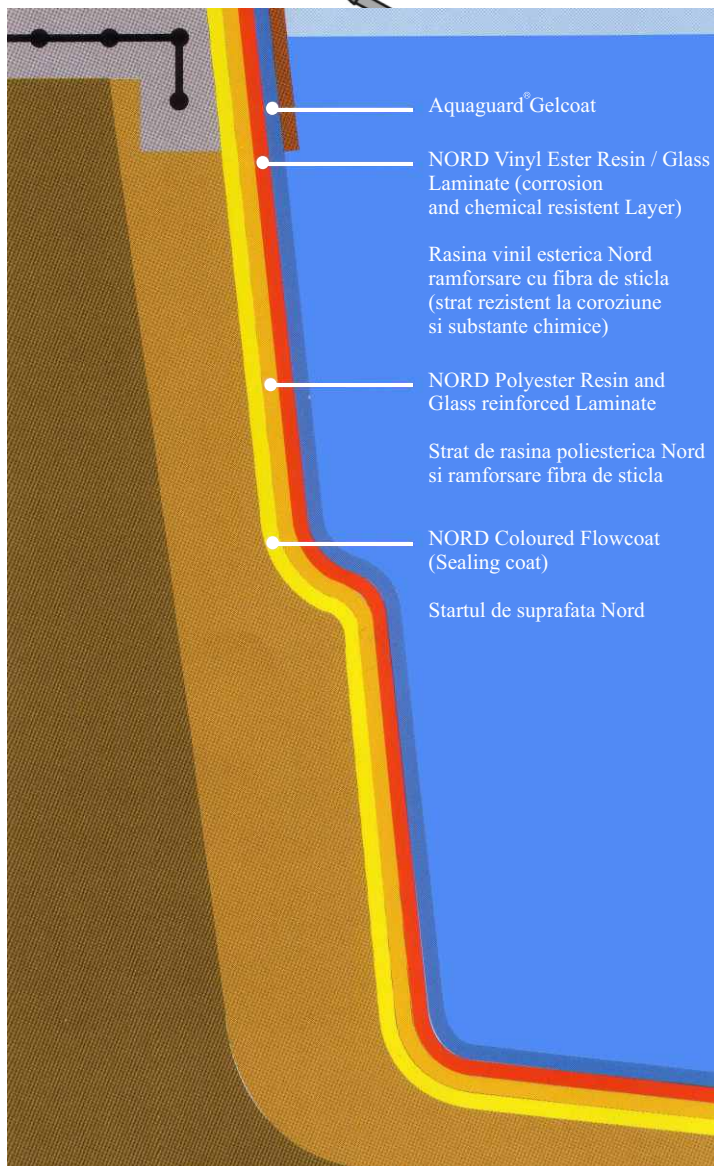

AQUAGUARD®

NORD COMPOSITES

Swimming pool and spa new construction method

The new Aquaguard Lustre Light Gelcoat pool range is the result of continuous research and development programmes in order to improve pool gelcoats even further.