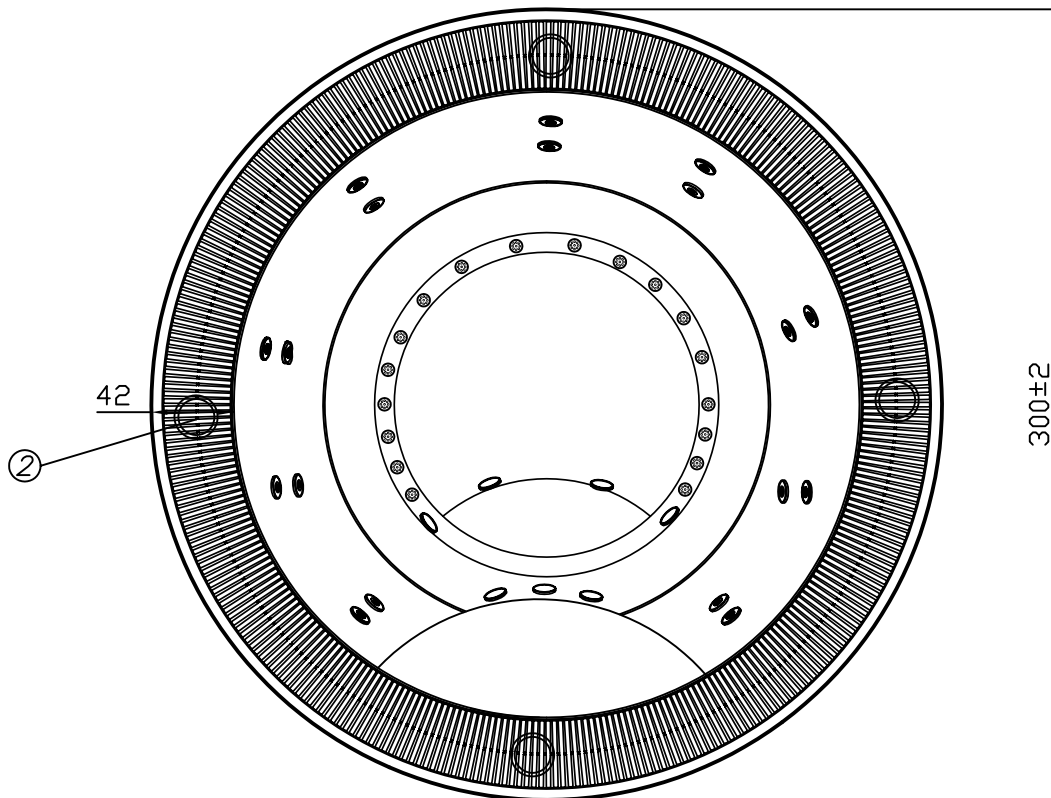

STRUCTURA METALICA
METALIC STRUCTURE

ATENTIE

Este esential sa se pastreze un minim spatiu de acces de 40 cm de jur imprejur.

WARNING

It is essential to keep a minimum clearance access of 40 cm all around.