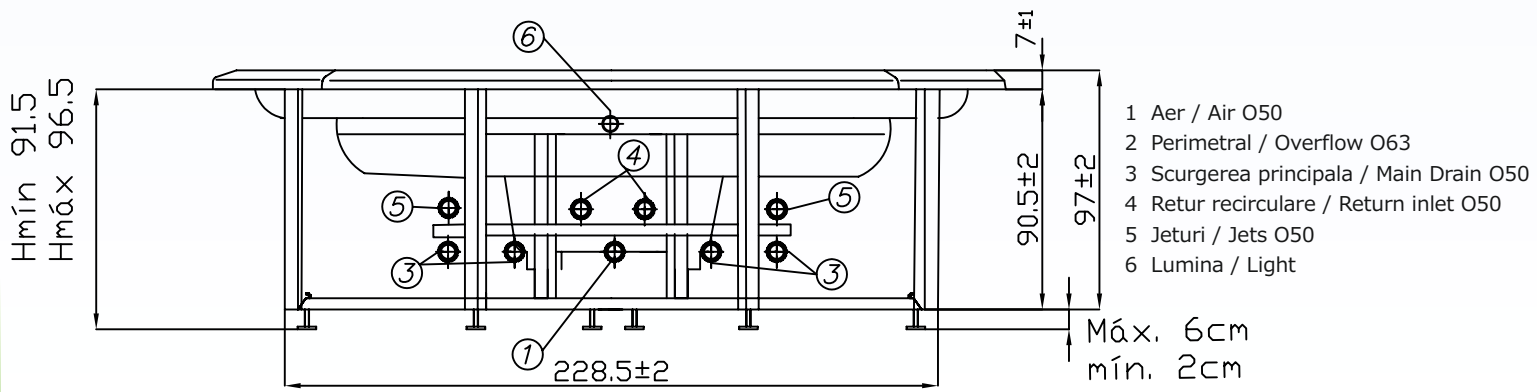

STRUCTURA METALICA
METALIC STRUCTURE

ATENTIE

Este esential sa se pastreze un minim spatiu de acces de 40 cm de jur imprejur.

WARNING

It is essential to keep a minimum clearance access of 40 cm all around.