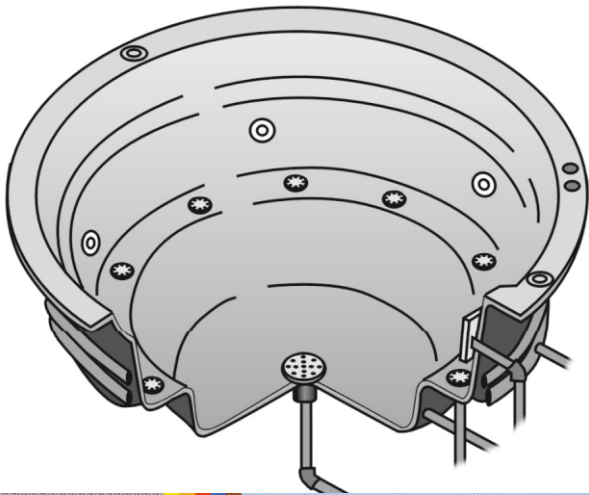

AQUAGUARD®

NORD COMPOSITES

Swimming pool and spa new construction method

The new Aquaguard Lustre Light Gelcoat pool range is the result of continuous research and development programmes in order to improve pool gelcoats even further.