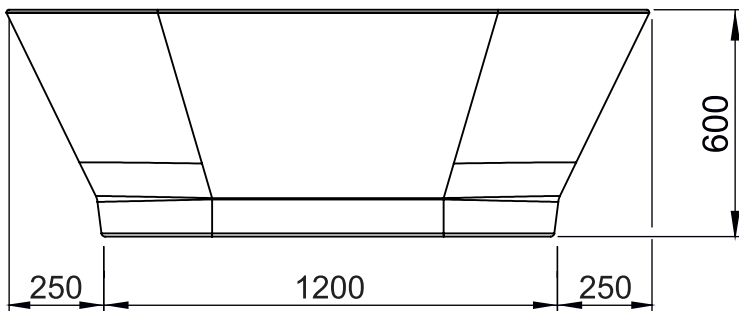

Glossy White

Beige Red

Pastel Violet

Limonite

EN

Freestanding bathtubs are the latest trend in a modern or classic bathroom. The concept of free standing is defined by the placement of the bathtub which is not necessarily attached to a wall or doesn't require a frame support. This concept gives you more freedom in the bathroom design, the bathtubs in this range can be placed even outside the environment of a bathroom. Simple, spacious, with a minimalist design, the new freestanding bathtubs are a safe choice, suitable to any environmental style. The freestanding bathtubs benefit from the high quality specific to all Fibrex products, but in the same time, it offers a very practical alternative to the classic bathtubs.