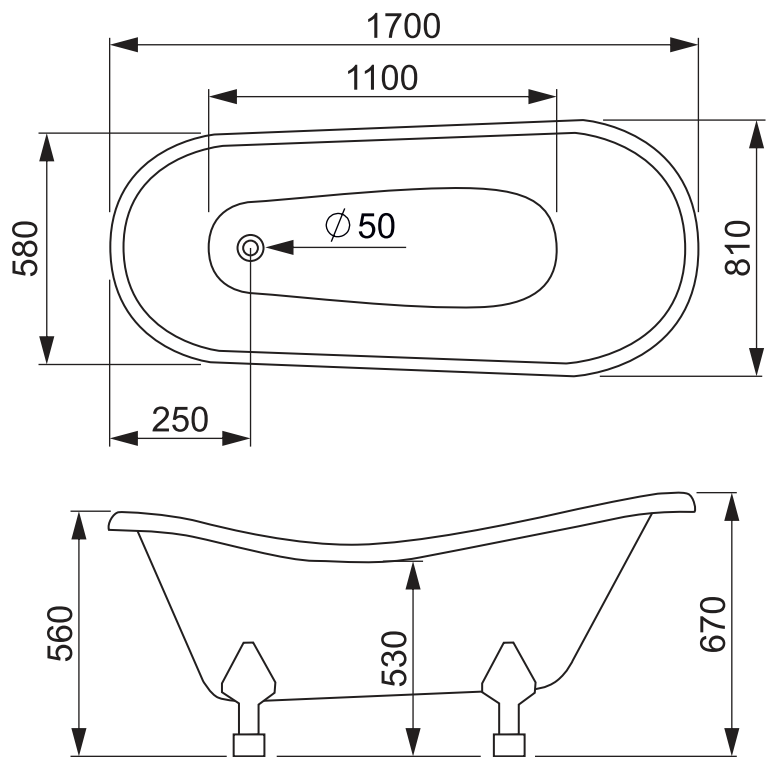

Glossy White