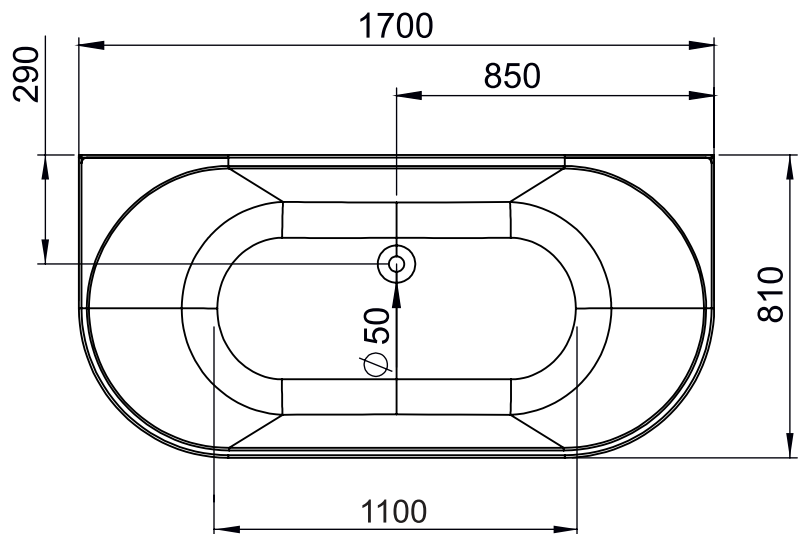

Glossy White