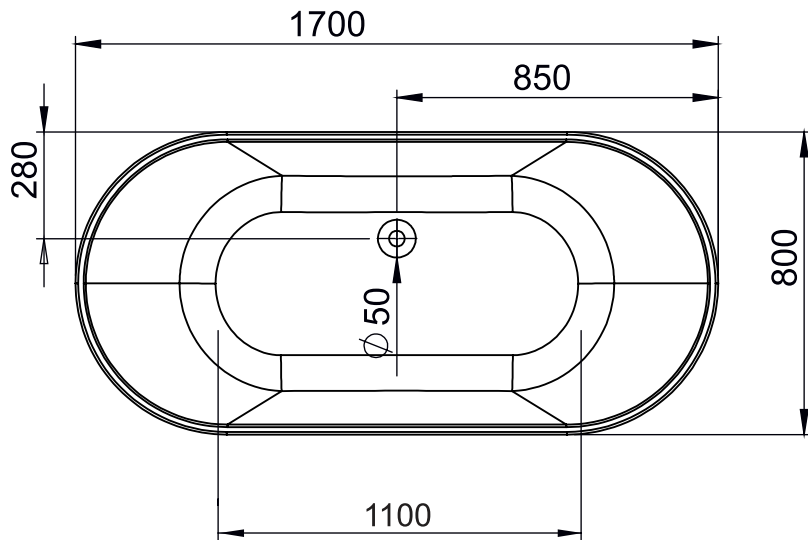

Glossy White

Beige Red

Pastel Violet

Limonite

EN

Freestanding bathtubs are the latest trend in a modern or classic bathroom. The concept of free standing is defined by the placement of the bathtub which is not necessarily attached to a wall or doesn't require a frame support. This concept gives you more freedom in the bathroom design, the bathtubs in this range can be placed even outside the environment of a bathroom. Simple, spacious, with a minimalist design, the new freestanding bathtubs are a safe choice, suitable to any environmental style. The freestanding bathtubs benefit from the high quality specific to all Fibrex products, but in the same time, it offers a very practical alternative to the classic bathtubs.