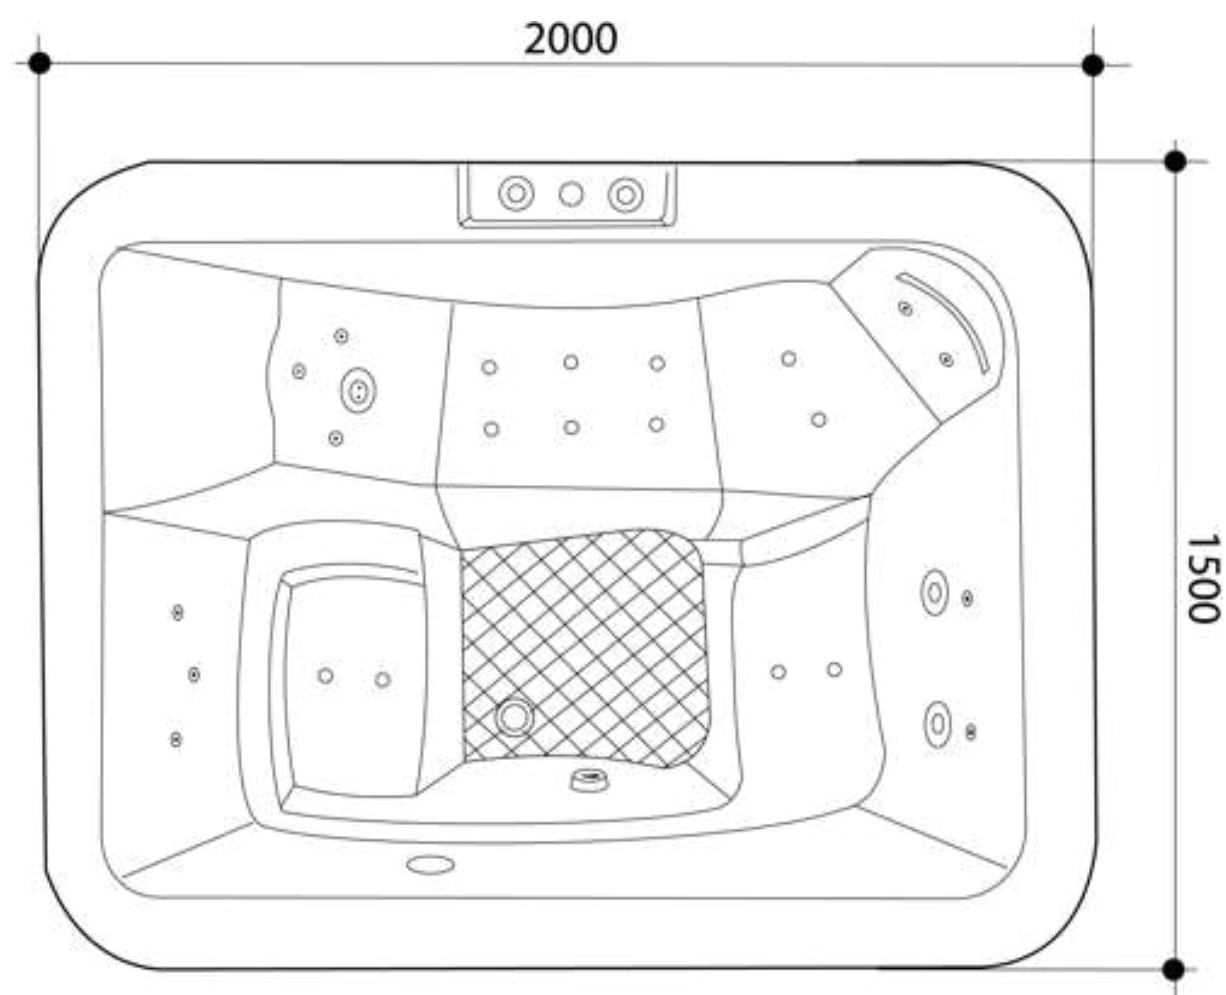

SPA

ROYAL

It is a mini-pool of SPA type, offering unforgettable sensations for 4-5 people, being also provided with a built-in indoor chaise longue. Through integrated technology and attractive design, it is a model that will harmoniously contribute to your comfort and relaxation !

ROYAL DETAILS

SPA

PARADISE

An ideal family spa with 3 seats, with a built-in sunbed, combining ergonomics, efficiency and strength in a single product.

PARADISE DETAILS

* Each mini pool model has several variants of equipment (basic, standard, digital), depending on your preferences !