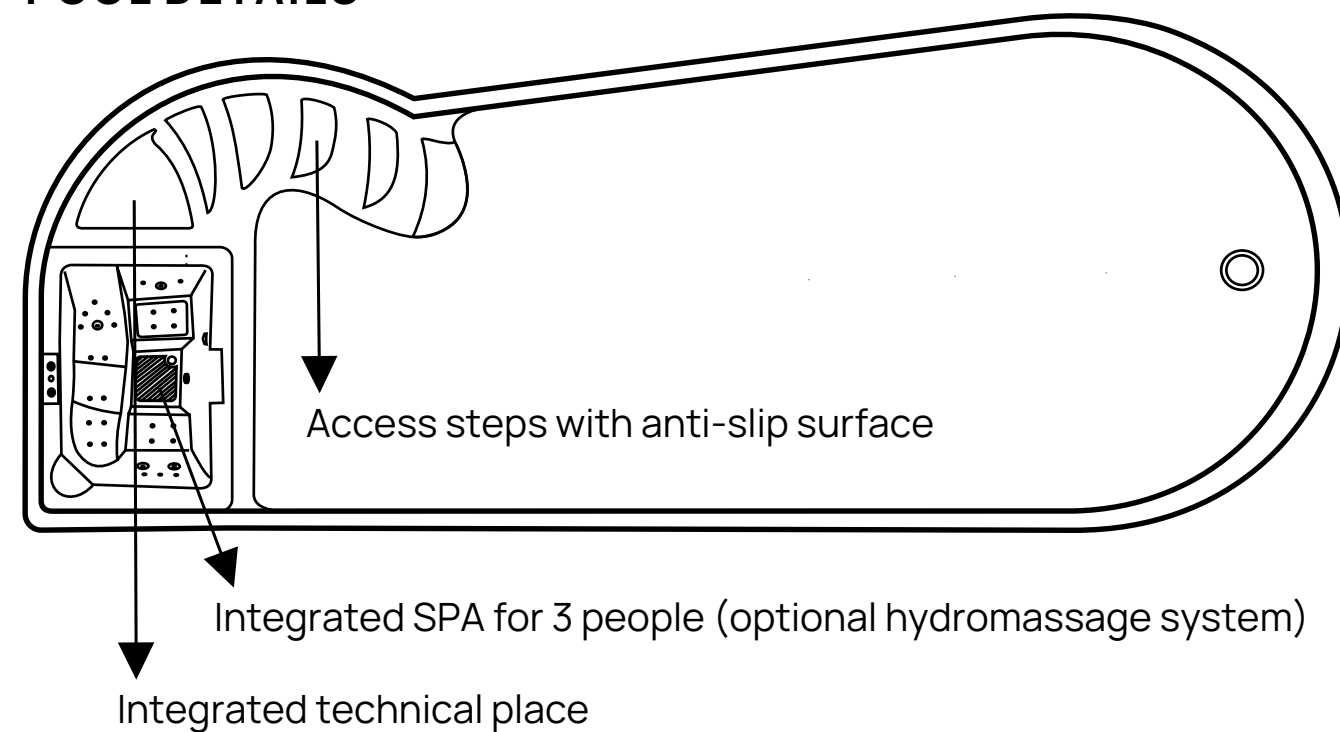

POOL DETAILS

POOL DIMENSIONS

Model	Ibiza
Length	9,4m
Width	3,9m
Depth	1,5m
Volume	55m³