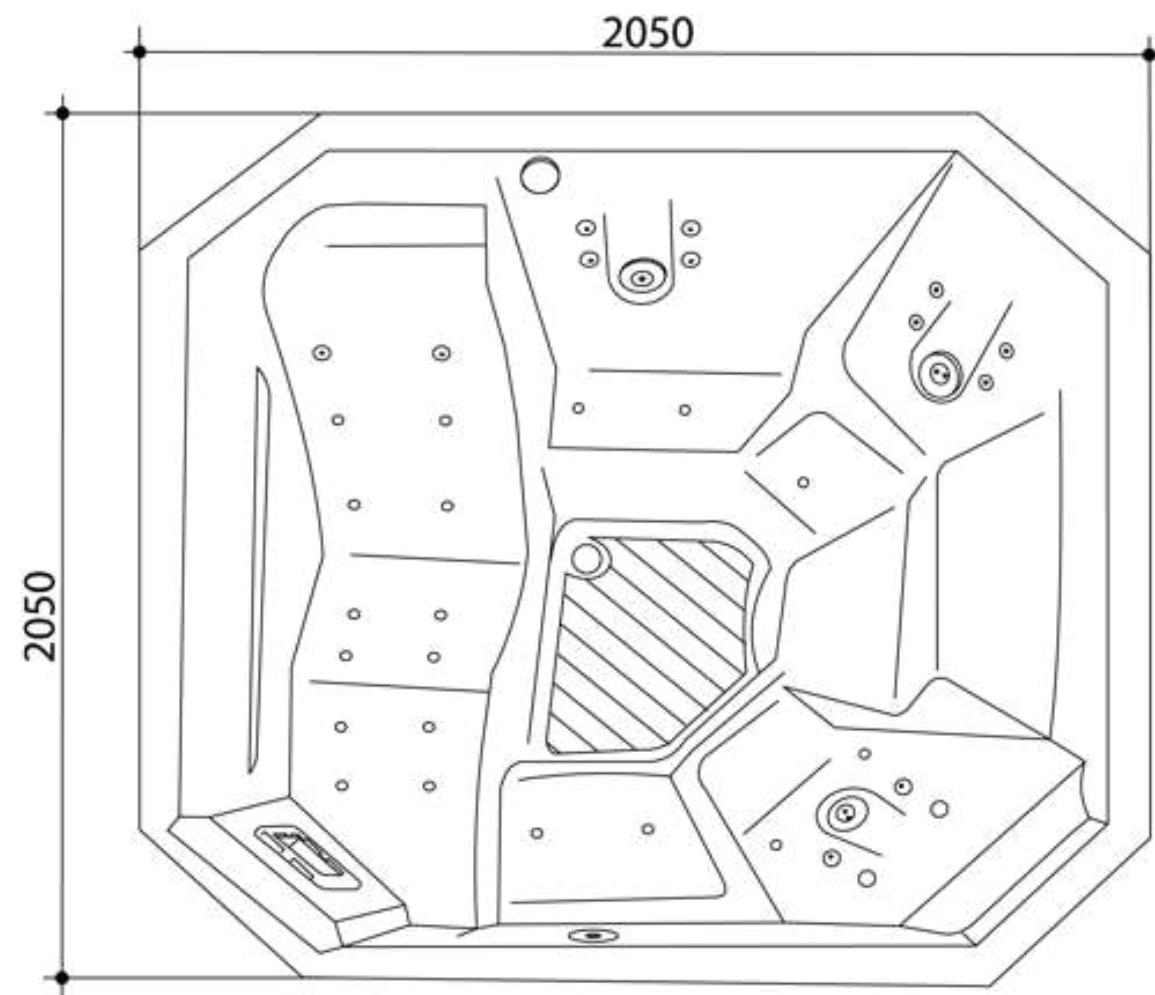

SPA

ROYAL

It is a mini-pool of SPA type, offering unforgettable sensations for 4-5 people, being also provided with a built-in indoor chaise longue. Through integrated technology and attractive design, it is a model that will harmoniously contribute to your comfort and relaxation !

ROYAL DETAILS