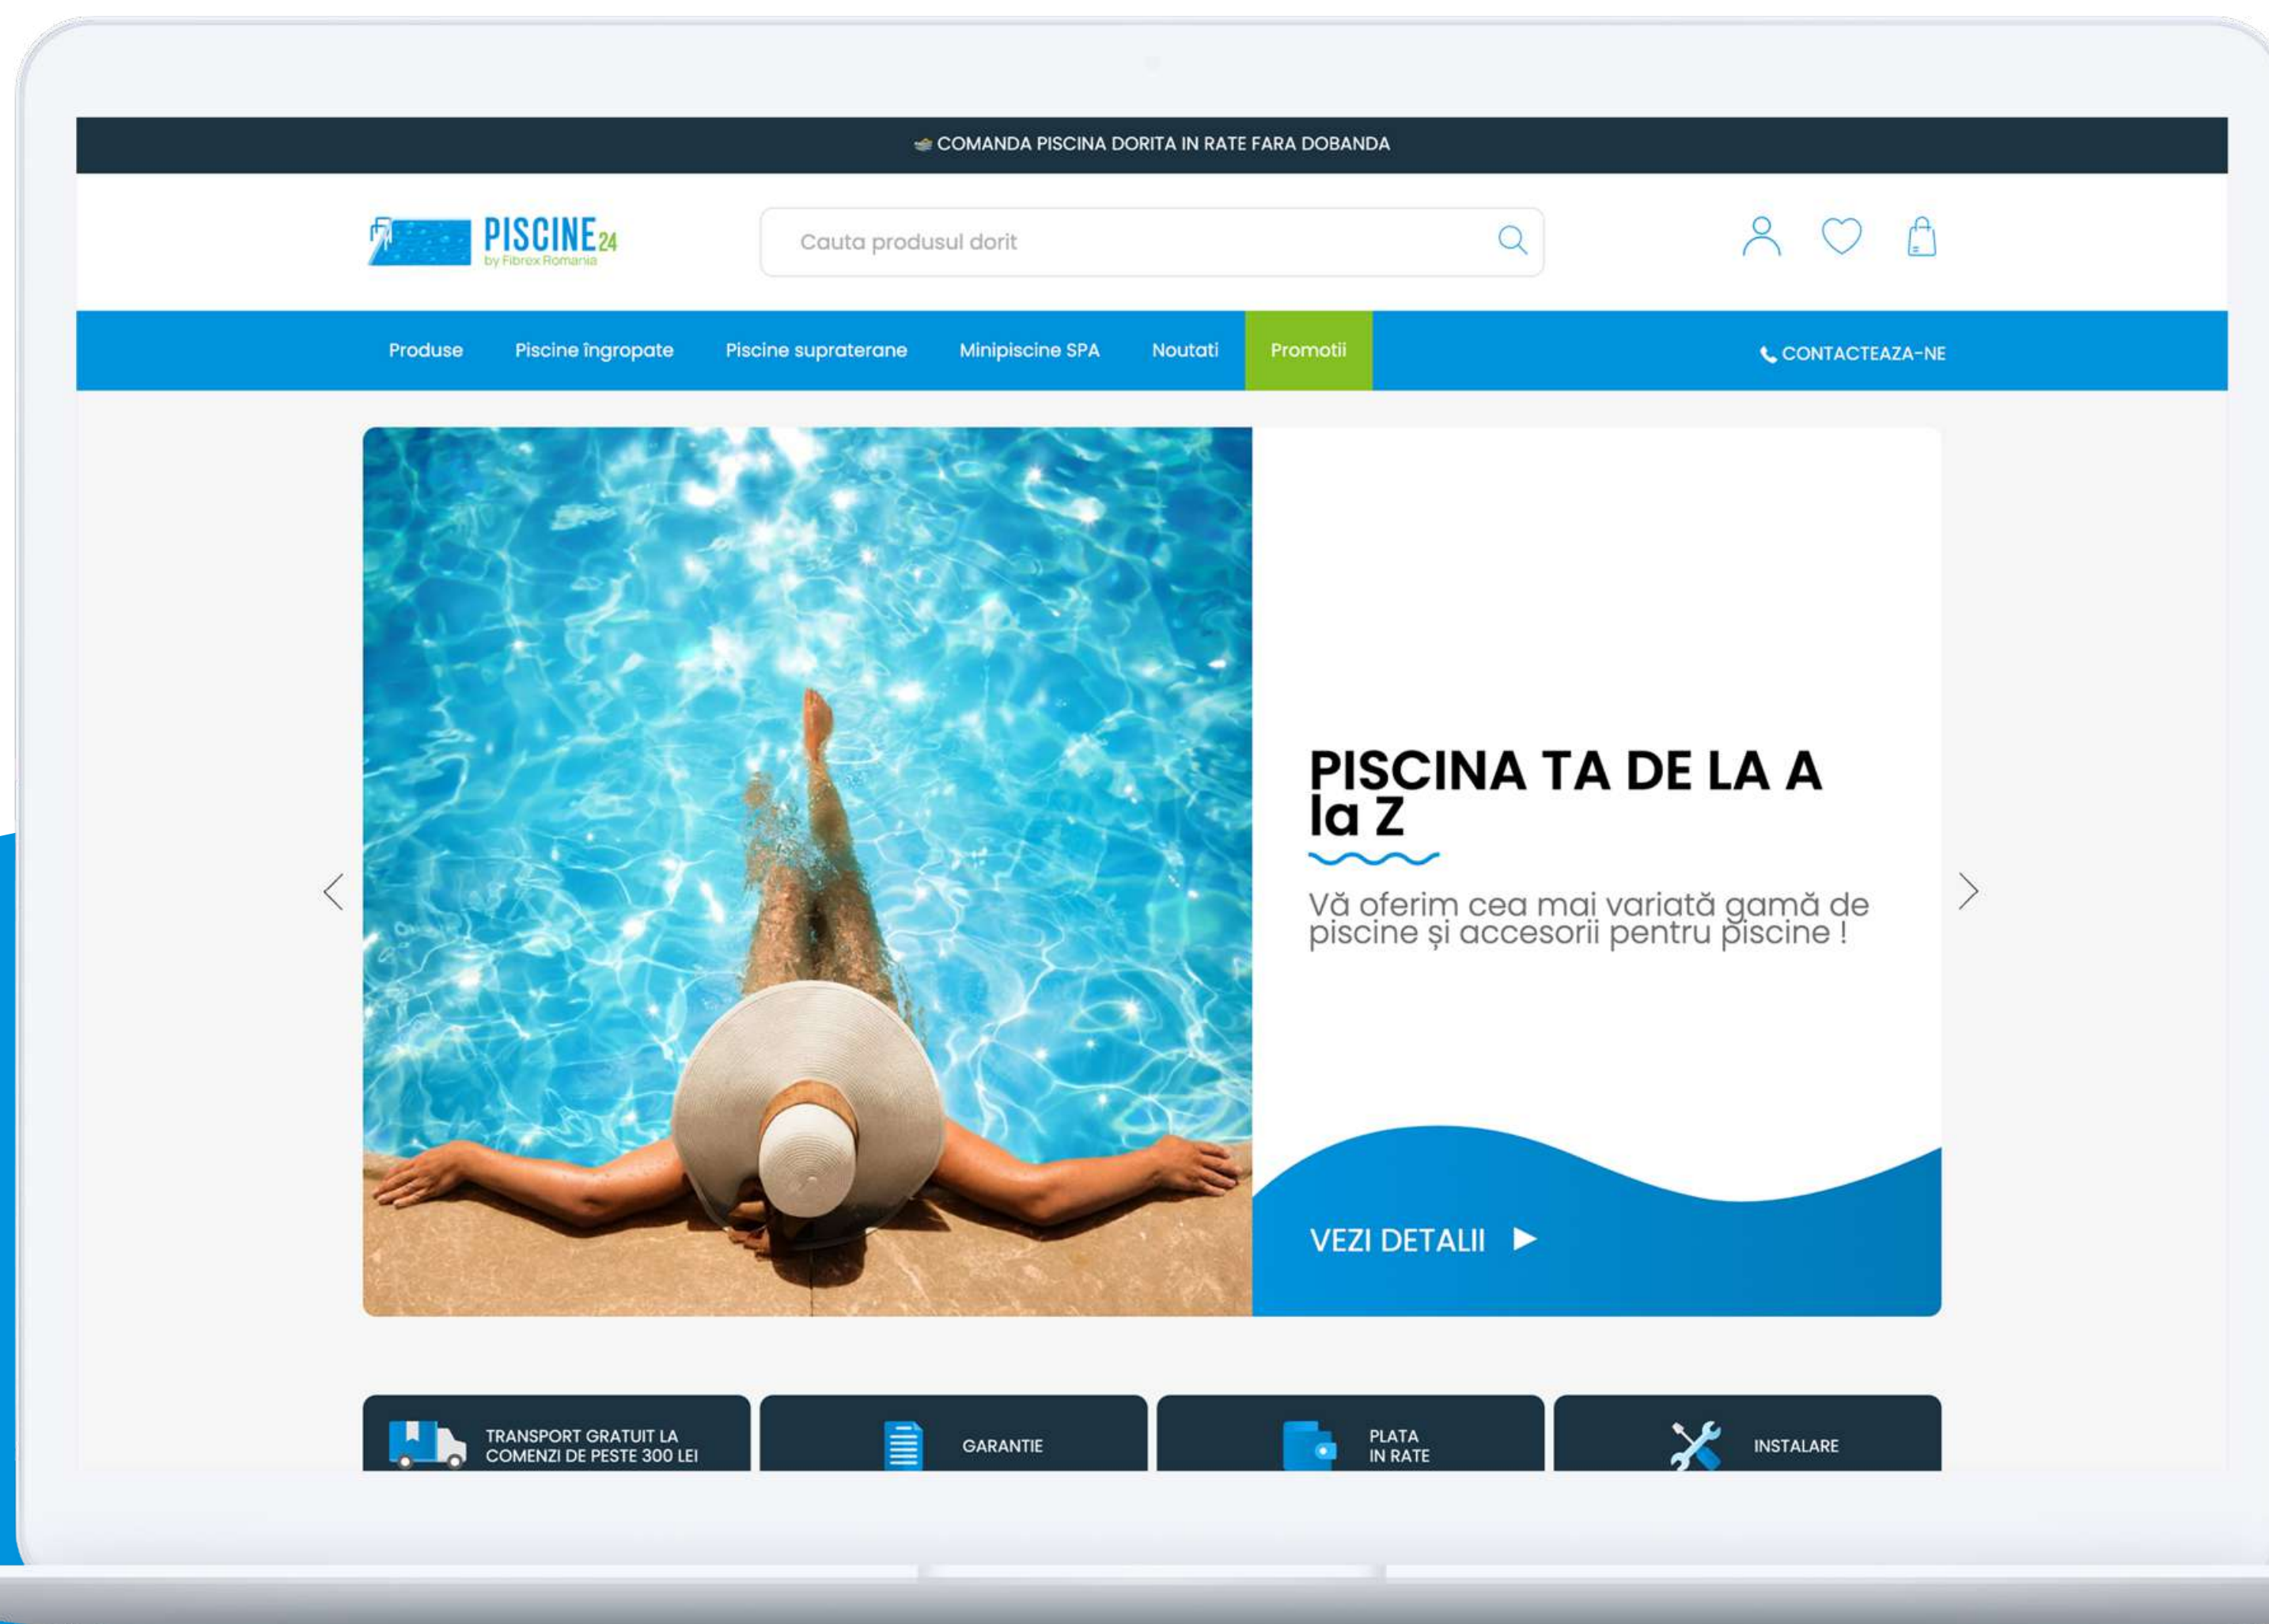

An important selection of products
for your pool can be found here:

www.piscine24.ro