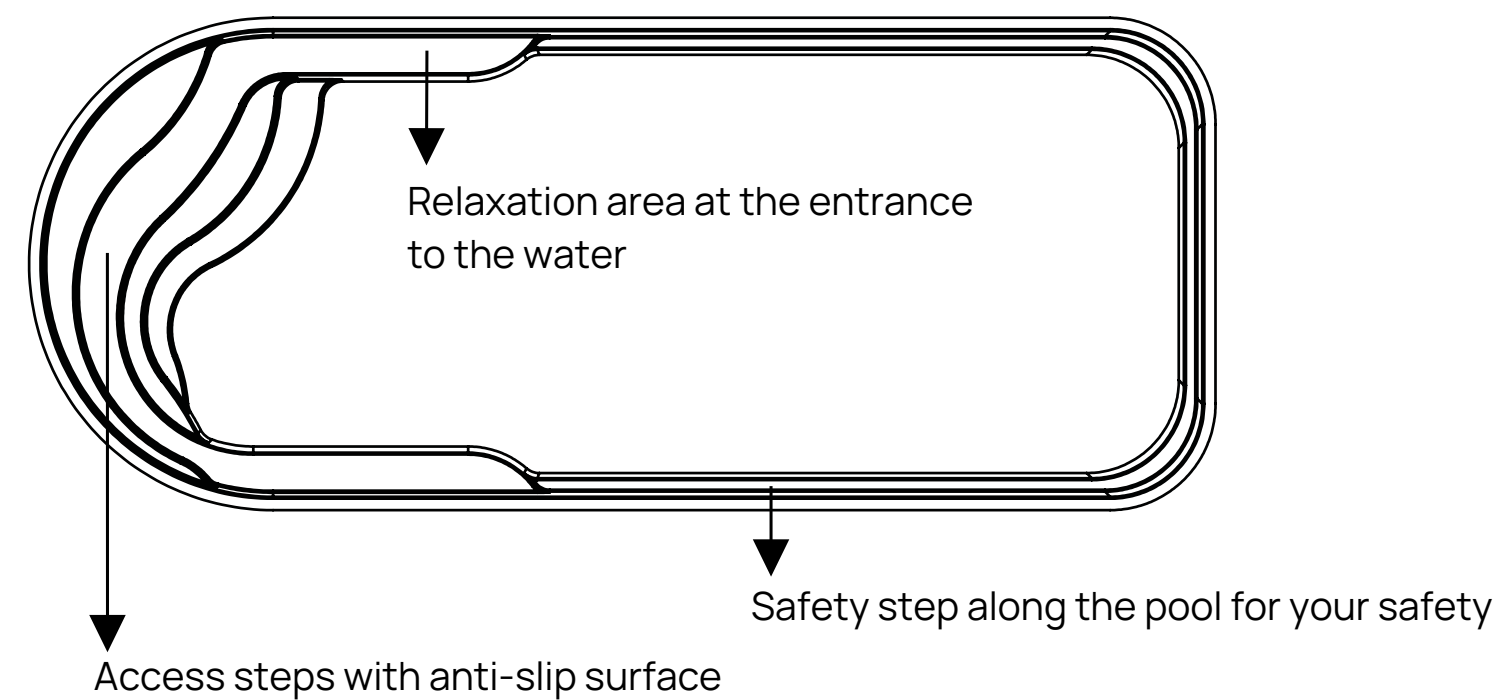

POOL DETAILS

POOL DIMENSIONS

Model	Madeira
Length	9m
Width	3,7m
Depth	1,5m
Volume	50m³