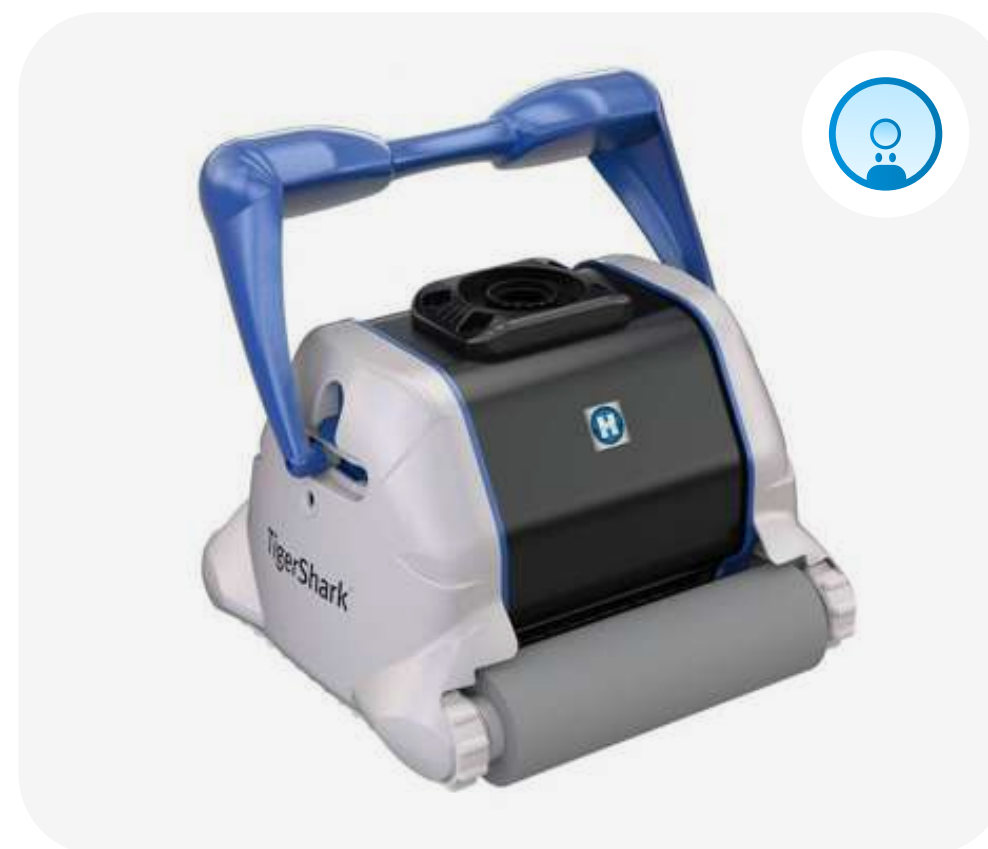

POOL ACCESSORIES

SUCTION ROBOTS

HEAT PUMPS

WATER TREATMENT SOLUTIONS

UV STERILIZER

FILTRATION SYSTEMS

SAND FILTER

POOL LIGHTING

CONTROL SYSTEMS

COUNTERCURRENT SWIMMING SYSTEMS

For the full range of pool accessories visit www.piscine24.ro !