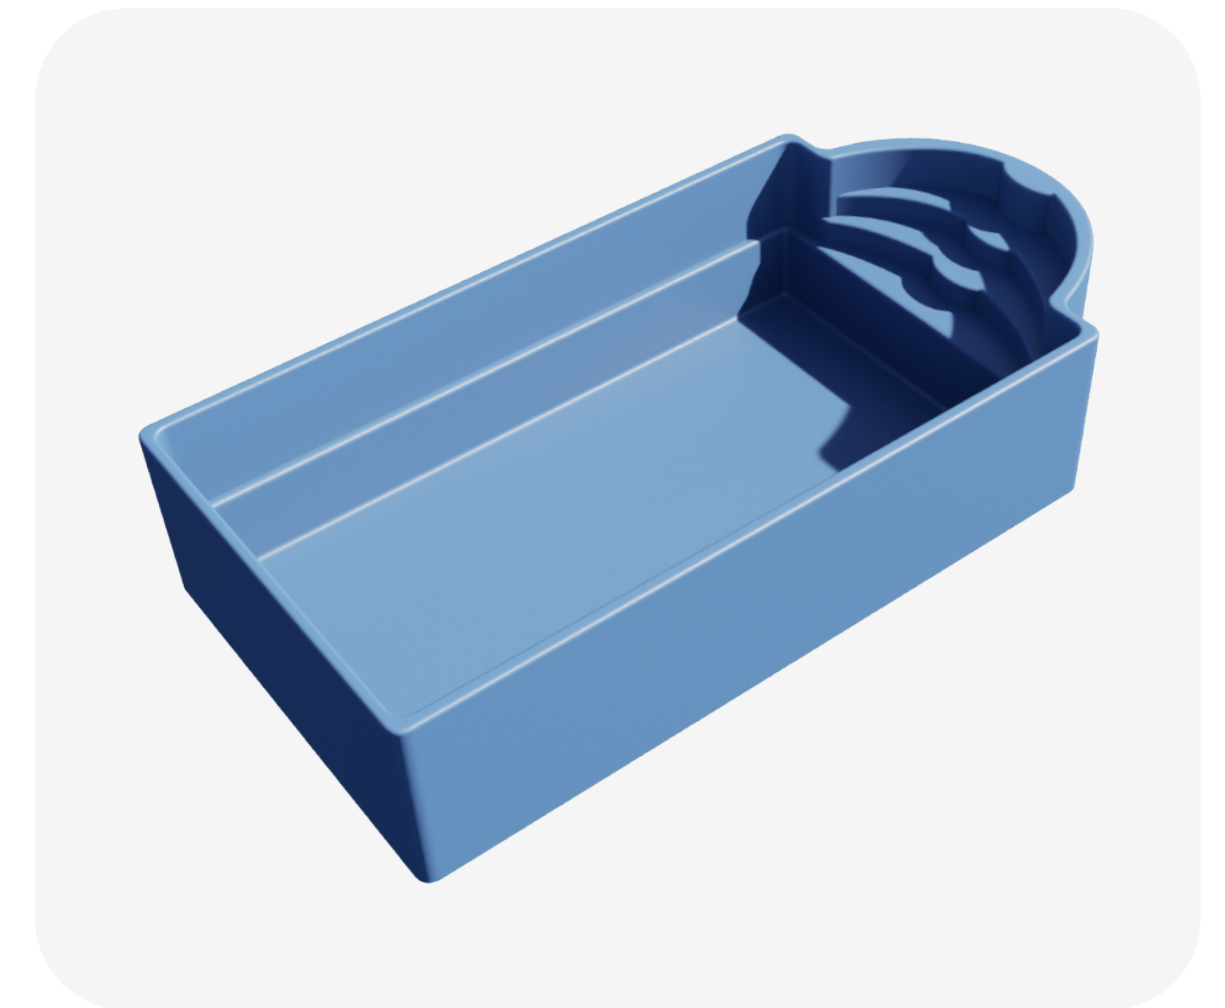

POOL

Romana

It is a medium model, having a design that combines straight lines with semicircular ones in the stair area. These are in number of three having different heights and surfaces with both functional and aesthetic role.

RECOMMENDED COLORS

Light Blue

Light Grey

Beige

POOL DETAILS

Relaxation area at the entrance to the water

Access steps with anti-slip surface

Safety step along the pool for your safety