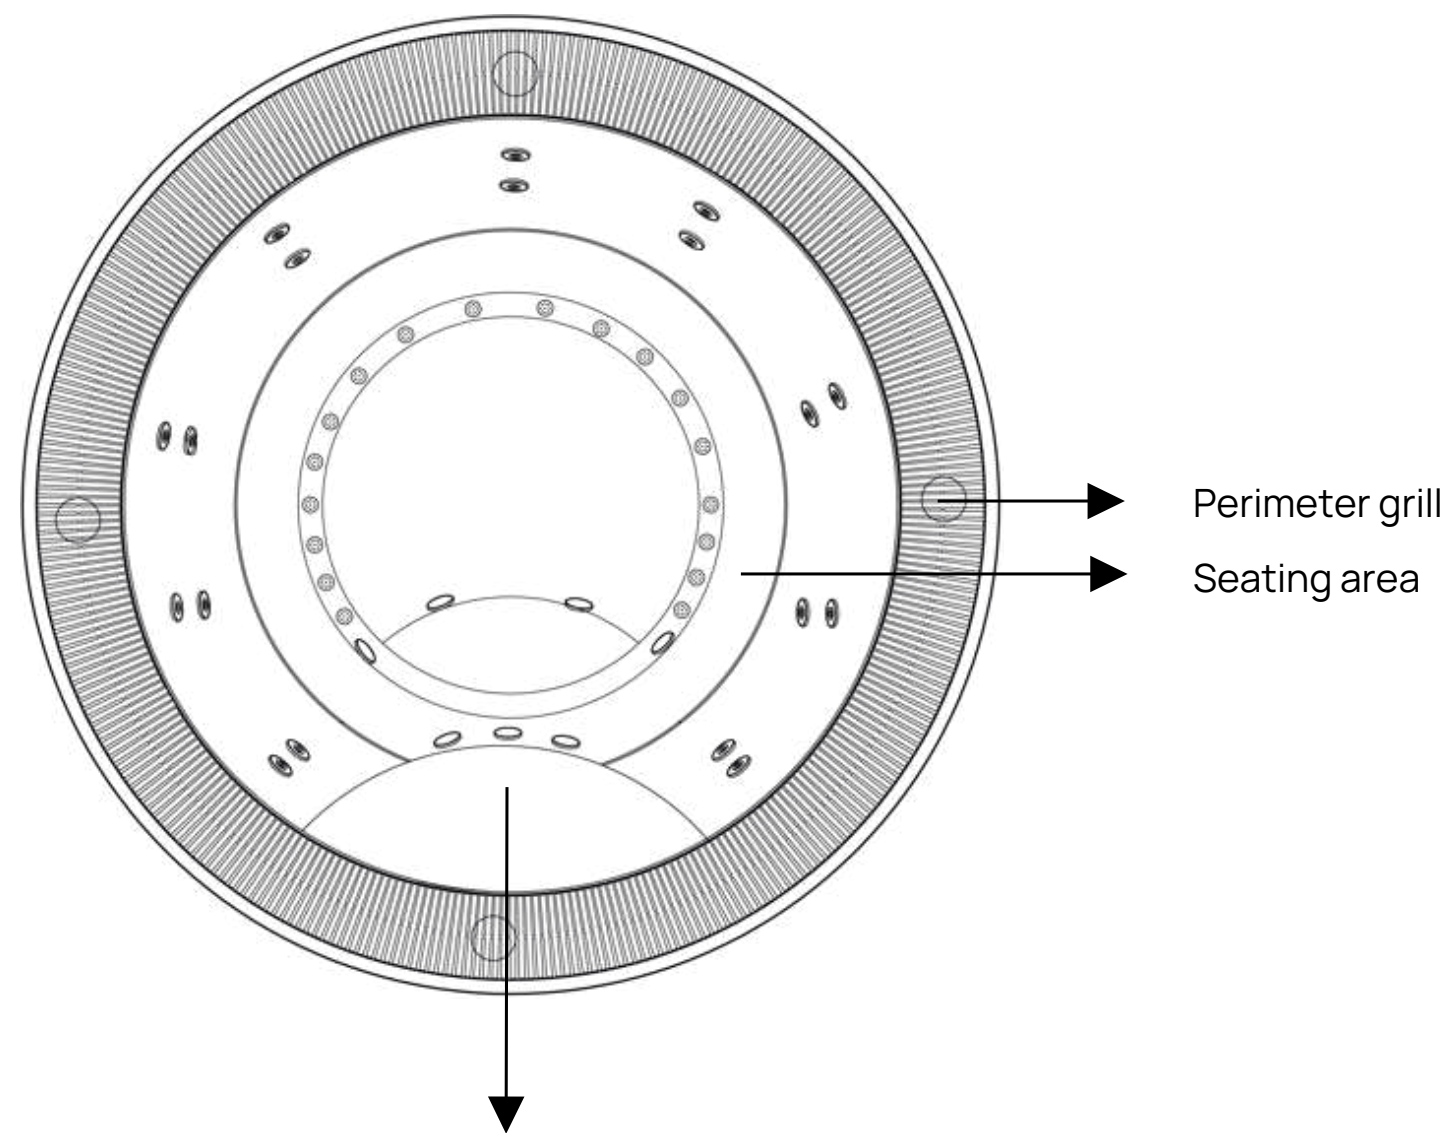

SPA
AQUA

Are you ready for the party? The Aqua spa is equipped with two seating levels, offering you a special comfort, being equipped with a perimeter water level control system. de control al nivelui apei.

AQUA DETAILS

Access stairs provided with an anti-slip system

*Aqua mini pool can be made in any of the desired configurations – from simple tub to variants complexes equipped with filter installations and hydromassage systems.