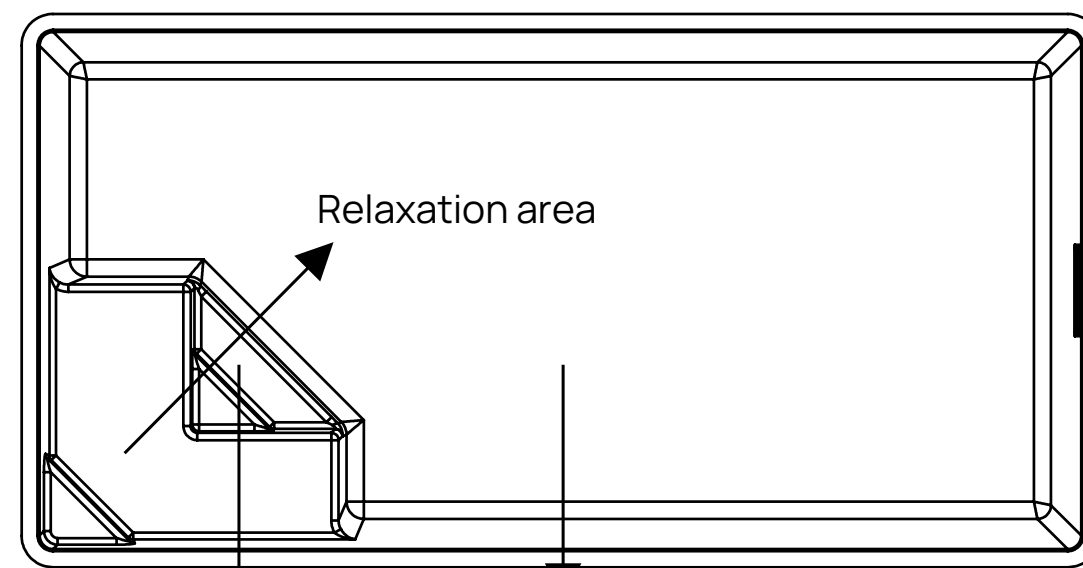

INTEGRATED STEPS WITH ANTI-SLIP TREATMENT, SAFE AND COMFORTABLE

RECOMMENDED COLORS

Light Blue

Light Grey

Beige

POOL DETAILS

POOL DIMENSIONS

Model	Malta
Length	6m
Width	3m
Depth	1,5m
Volume	25m ³