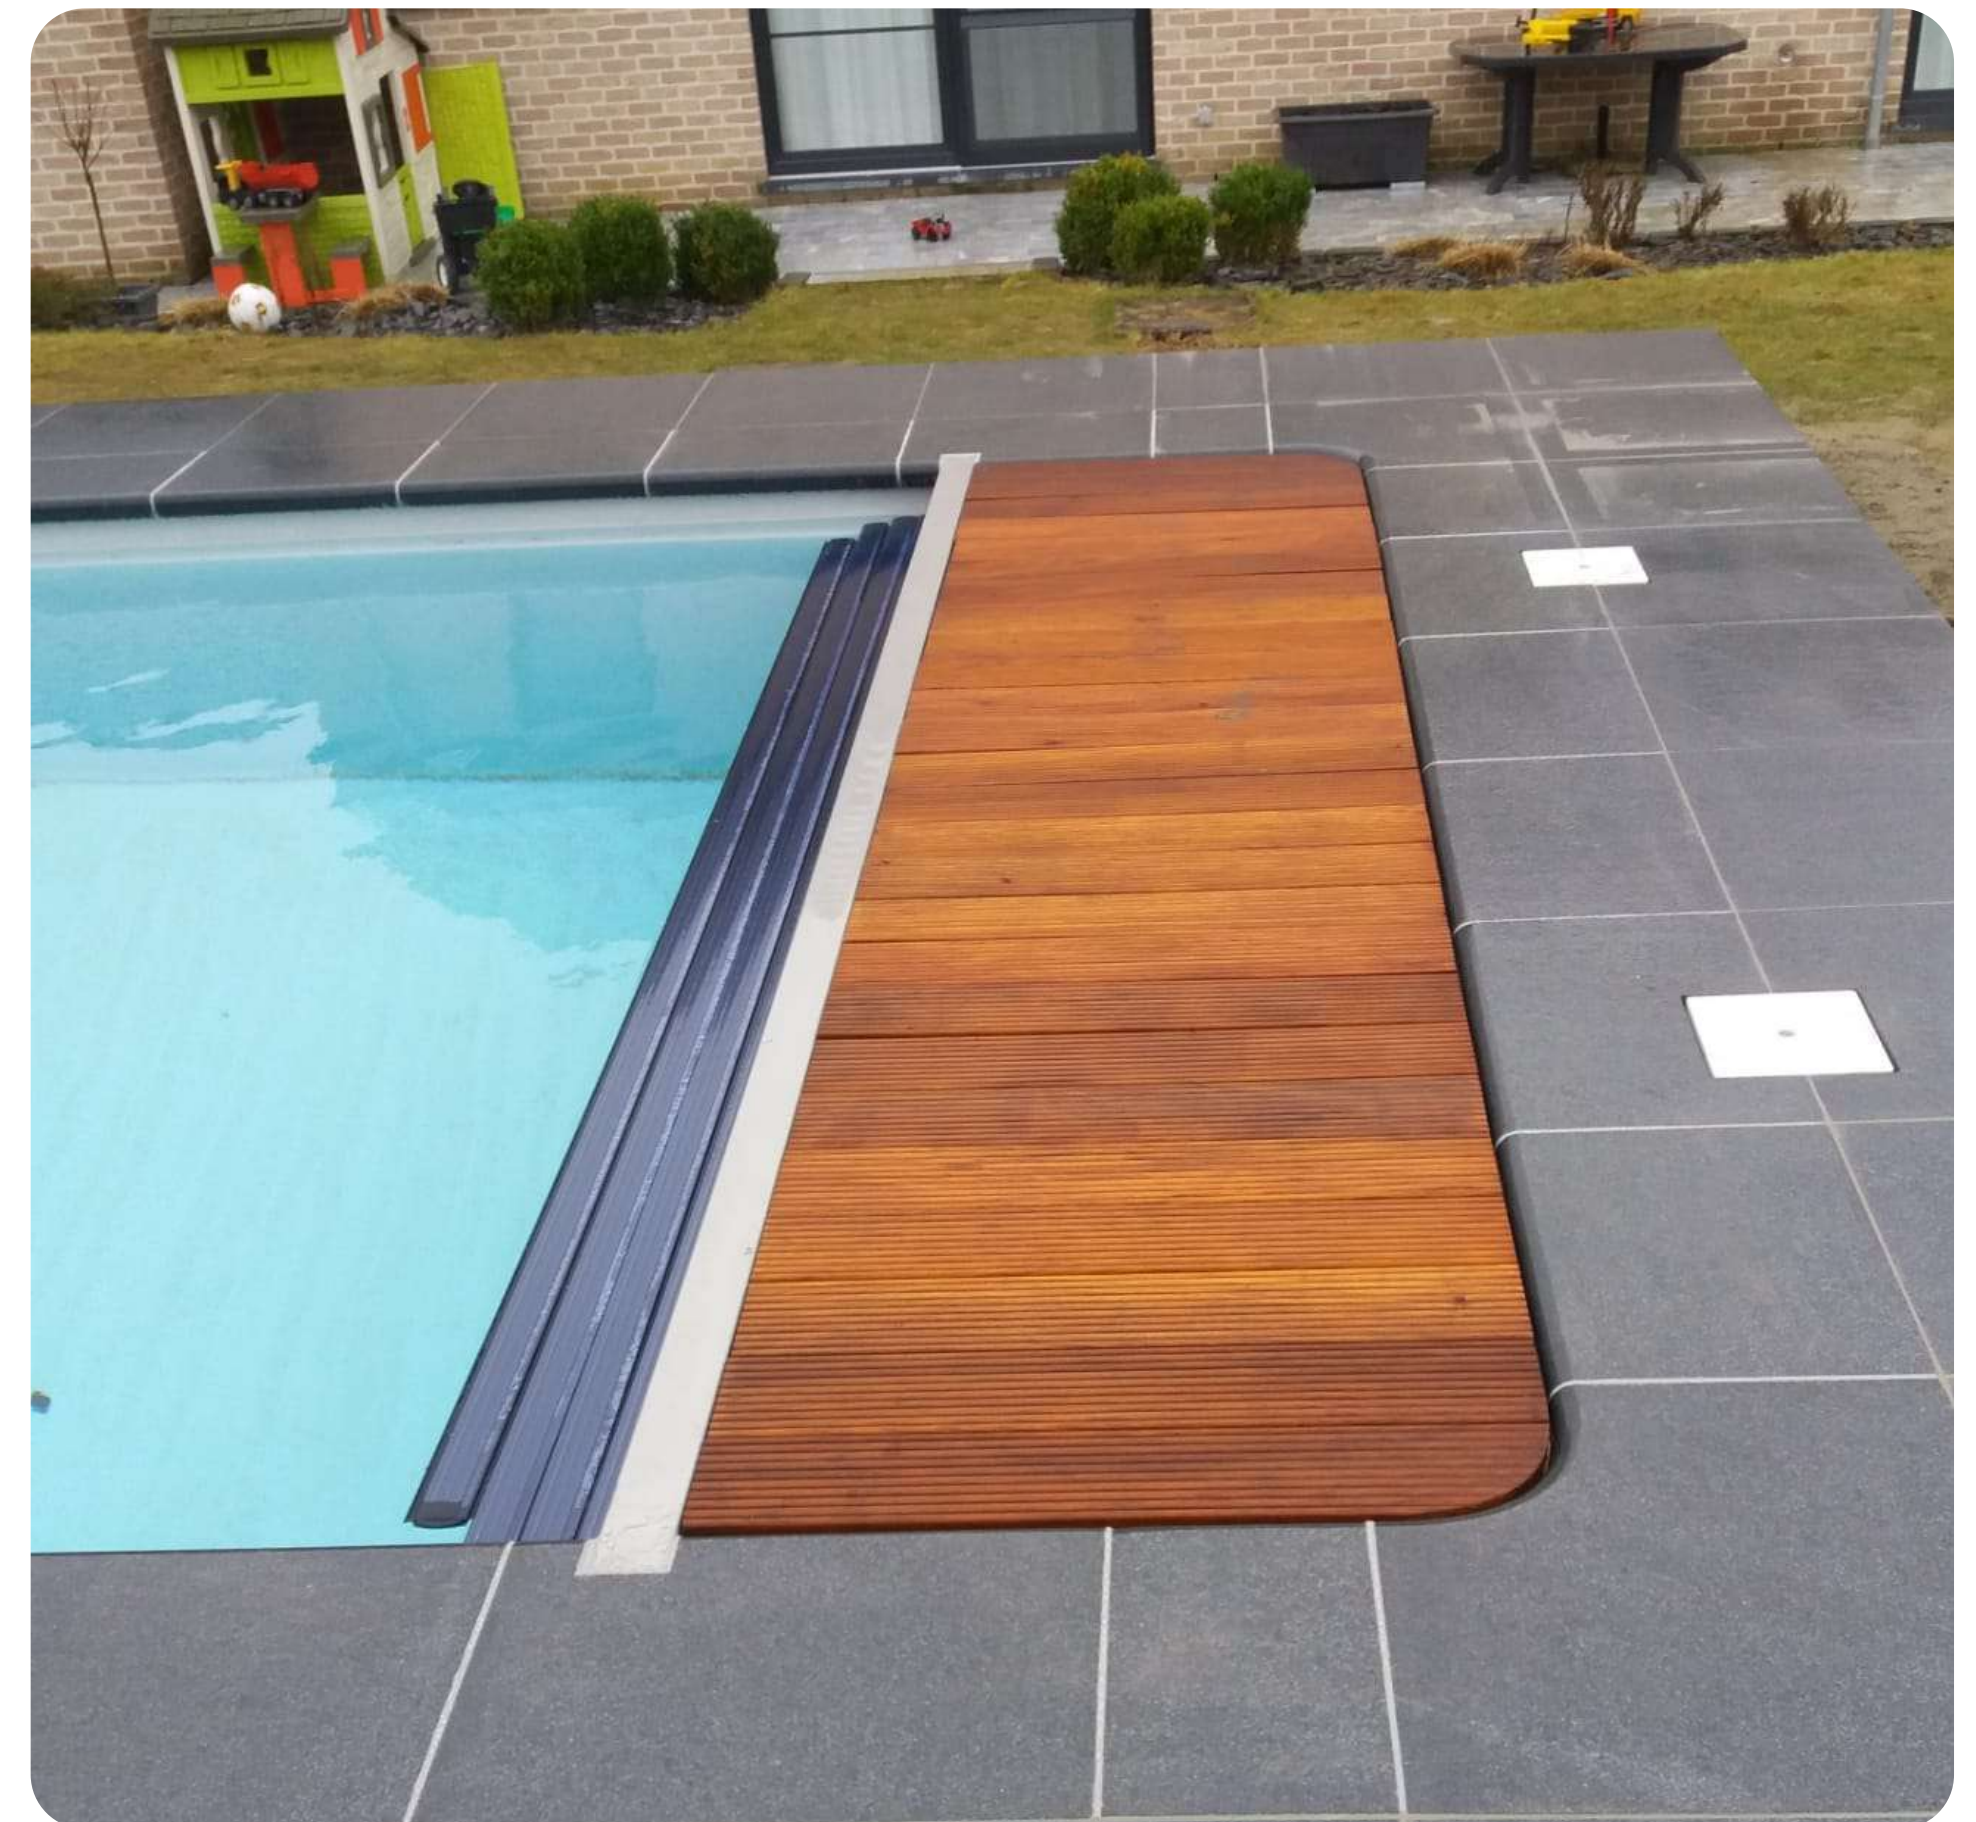

ROLL COATING FOR SWIMMING POOLS

NEW

Discover the New Fibrex Automatic Coating !

A major component of every modern swimming pool is the pool coating!

We have developed an ideal product with roll type coating, which meets the most demanding requirements due to its design and excellent quality of materials.

The main advantages of this type of coating:

- SAFETY-CHILDREN AND PETS
- POSSIBILITY TO BE OPERATED FROM THE SMARTPHONE
- EXCELLENT INSULATING PROPERTIES
- REDUCED OPERATING EXPENSES
- RESISTANT TO EXTERNAL INFLUENCES AND UV RADIATION
- COMPACT MODEL INTEGRATED IN THE POOL
- HIGH RESISTANCE TO ATMOSPHERIC FACTORS AND SUITABLE FOR YEAR-ROUND USE

POOL DIMENSIONS

Specifications	
Dimensions	Length up to 11 m | Width of 4 m
Drive mode	Operated by remote control or smartphone app

* This product is made exclusively on order !