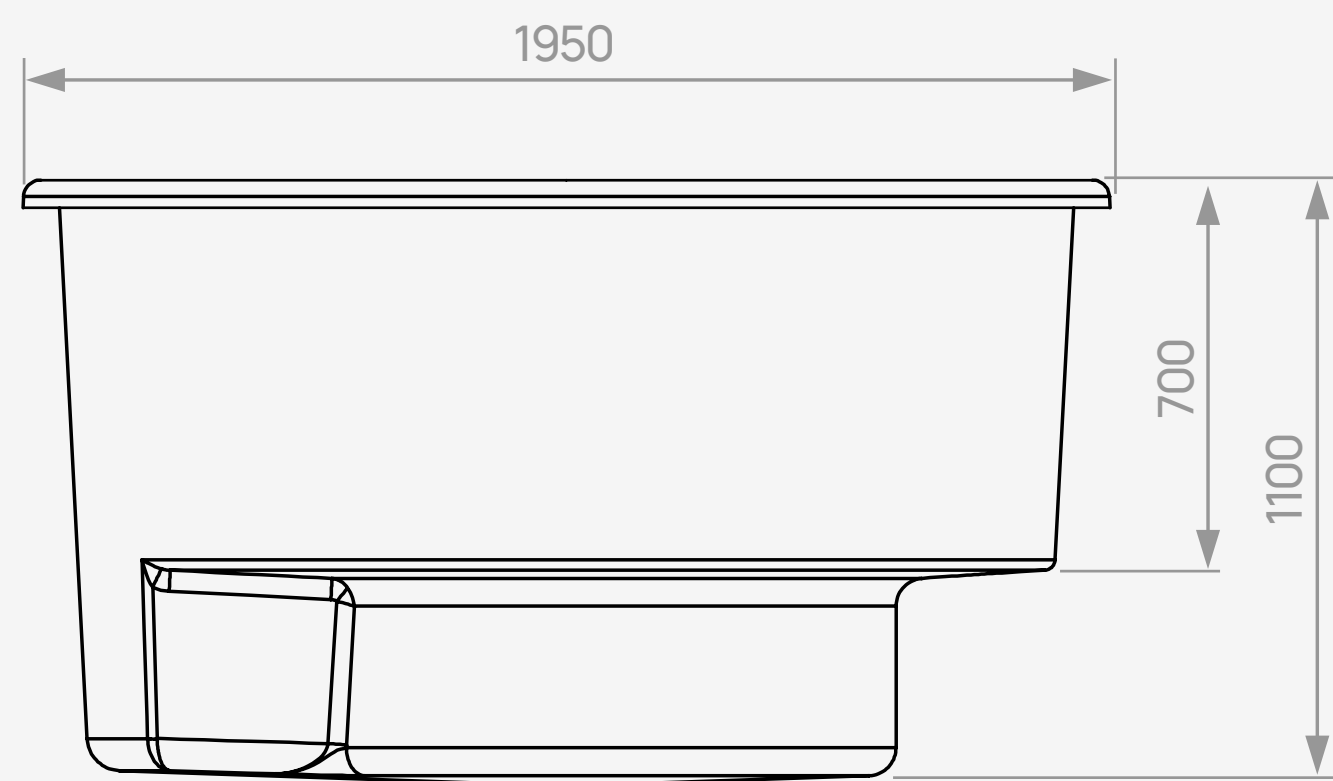

RECOMMENDED COLORS

POOL DETAILS

POOL DIMENSIONS

Model	Ibiza
Length	9,4m
Width	3,9m
Depth	1,5m
Volume	55m ³

HOT TUBE

New

Choose your new beater - hot round fiberglass tube !
It is ideal for 6-8 people and has a generous and comfortable seat on almost the entire circumference. It can be provided with interior or exterior stove and wood paneling FIR.

RECOMMENDED COLORS

Light Blue

Grey

HOT TUB

NOU

SPA
AQUA

Are you ready for the party? The Aqua spa is equipped with two seating levels, offering you a special comfort, being equipped with a perimeter water level control system. de control al nivelui apei.

SPA

ROYAL

It is a mini-pool of SPA type, offering unforgettable sensations for 4-5 people, being also provided with a built-in indoor chaise longue. Through integrated technology and attractive design, it is a model that will harmoniously contribute to your comfort and relaxation !