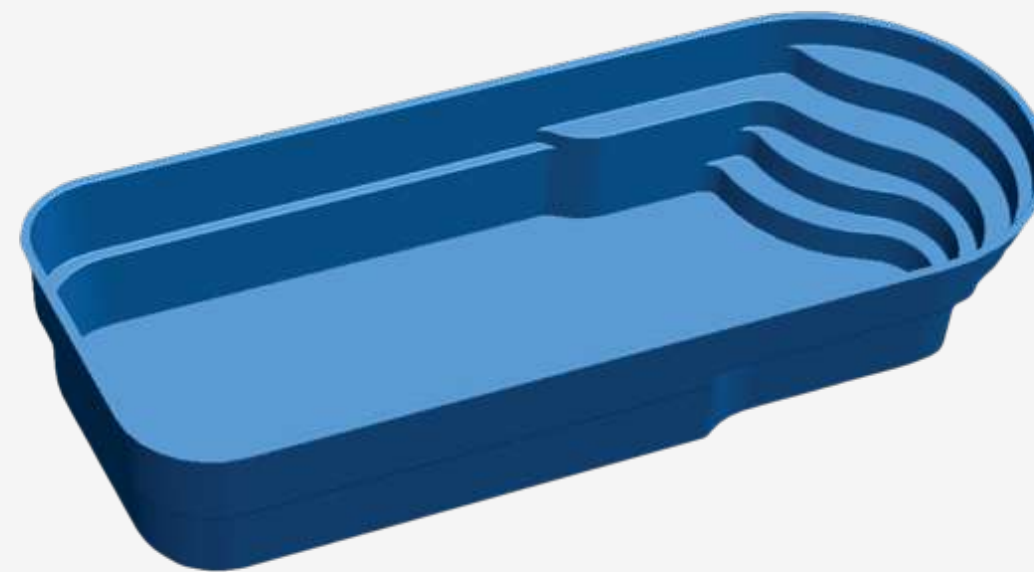

RECOMMENDED COLORS

Light Blue

Light Grey

Beige

POOL DETAILS

POOL DIMENSIONS

Model	Madeira
Length	9m
Width	3,7m
Depth	1,5m
Volume	50m ³

POOL