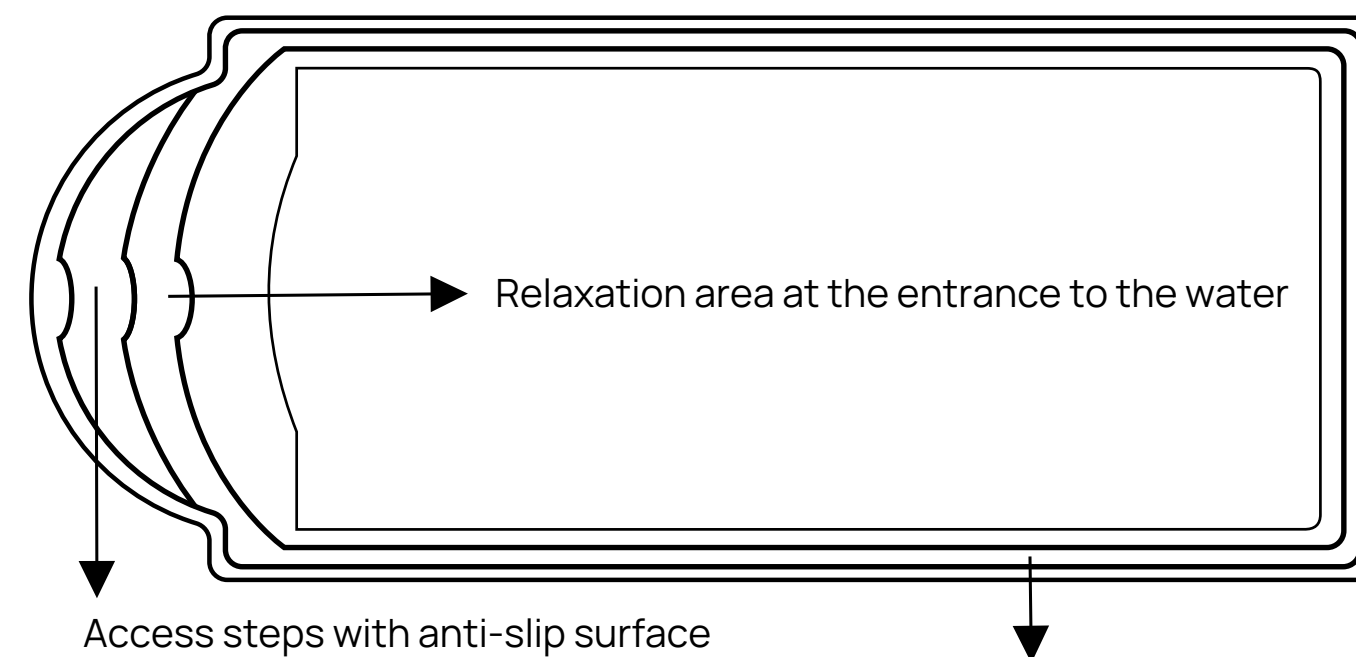

RECOMMENDED COLORS

Light Blue

Light Grey

Beige

POOL DETAILS

Relaxation area at the entrance to the water

Access steps with anti-slip surface

Safety step along the pool for your safety

POOL DIMENSIONS

Model	Romana
Length	7,8m
Width	3,6m
Depth	1,65m
Volume	43m ³

POOL

Madeira

It is distinguished by its geometric lines and exquisite shape, offering a space for relaxation to the whole family. Access to the pool is via a design staircase with 4 circular non-slip steps. Simple and elegant, Madeira can transform your garden into the coolest place in the midst of hot summer.