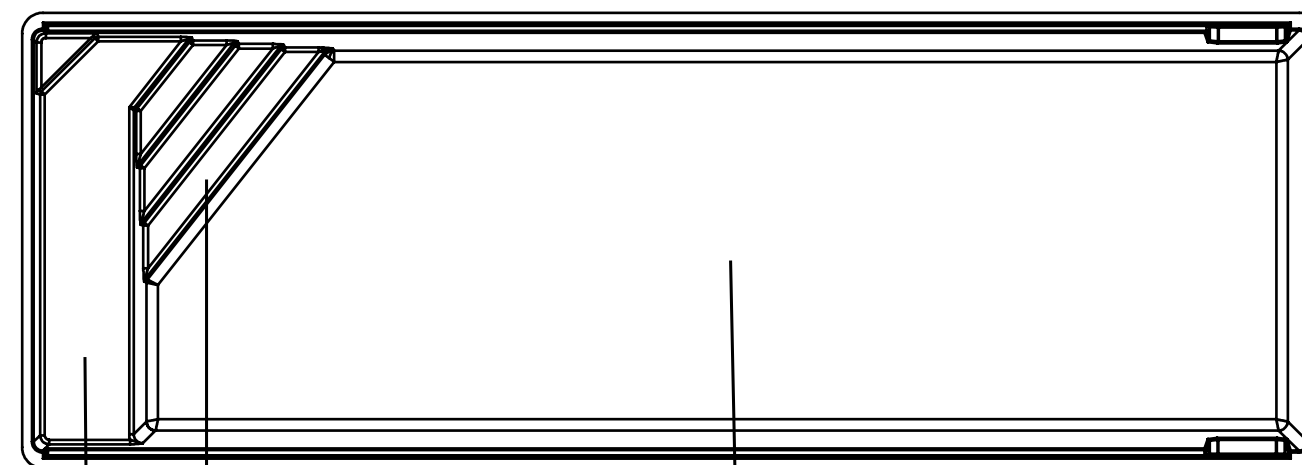

POOL DETAILS

Access steps with anti-slip surface
Relaxation area along the entire width of the pool
Generous swimming space

POOL DIMENSIONS

Model	Serenity 6	Serenity 9	Serenity 11
Length	6m	9m	11m
Width	4m	4m	4m
Depth	1,5m	1,5m	1,5m
Volume	34m³	54m³	66m³