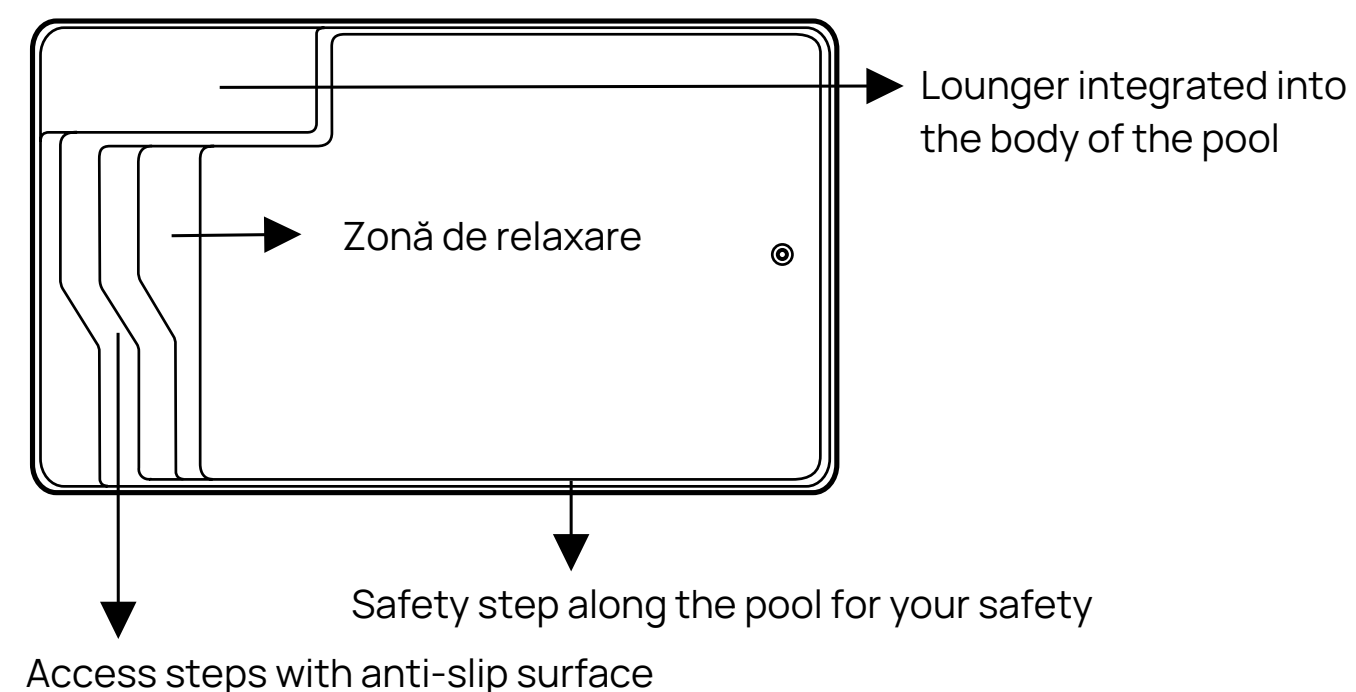

POOL DETAILS

POOL DIMENSIONS

Model	Creta
Length	6m
Width	3,7m
Depth	1,5m
Volume	33m³