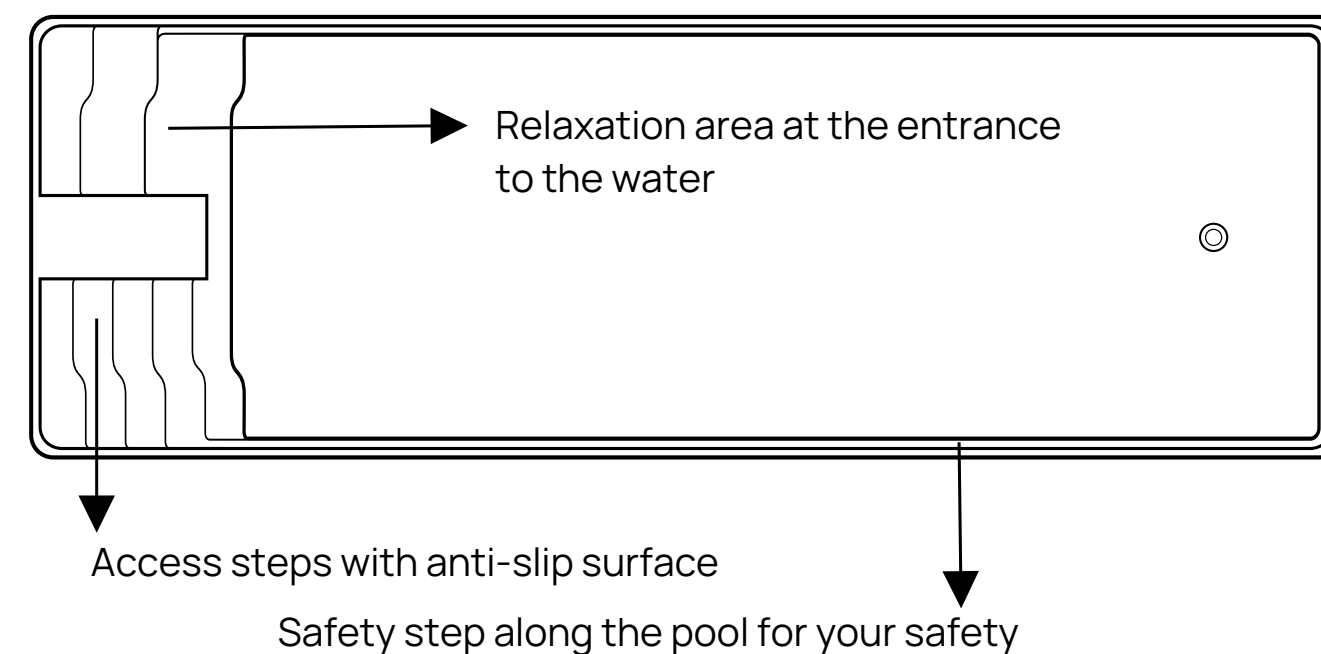

POOL DETAILS

POOL DIMENSIONS

Model	Sardinia
Length	11m
Width	3,7m
Depth	1,5m
Volume	61m³