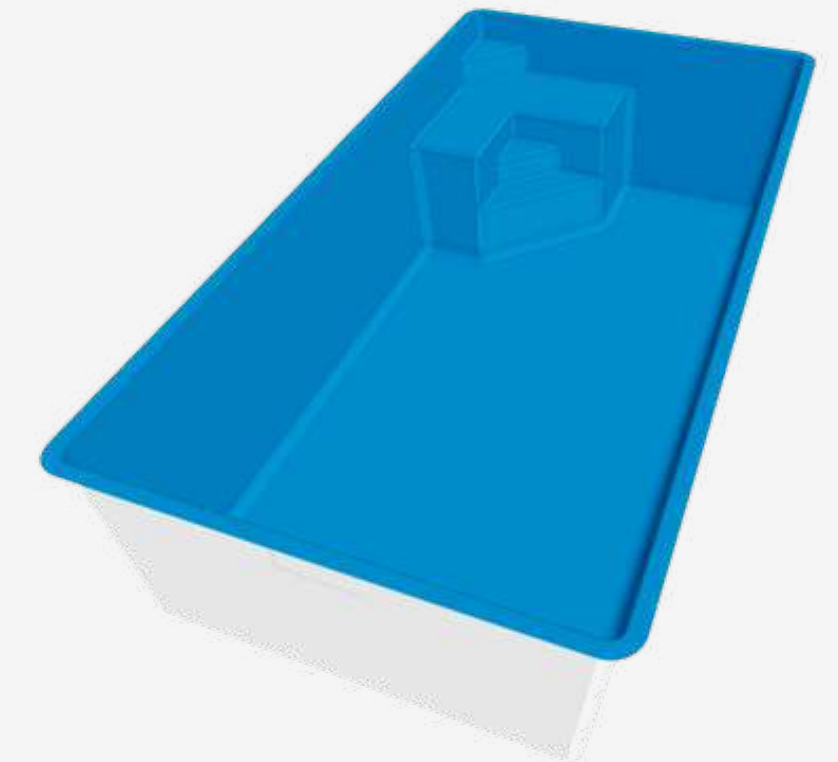

RECOMMENDED COLORS