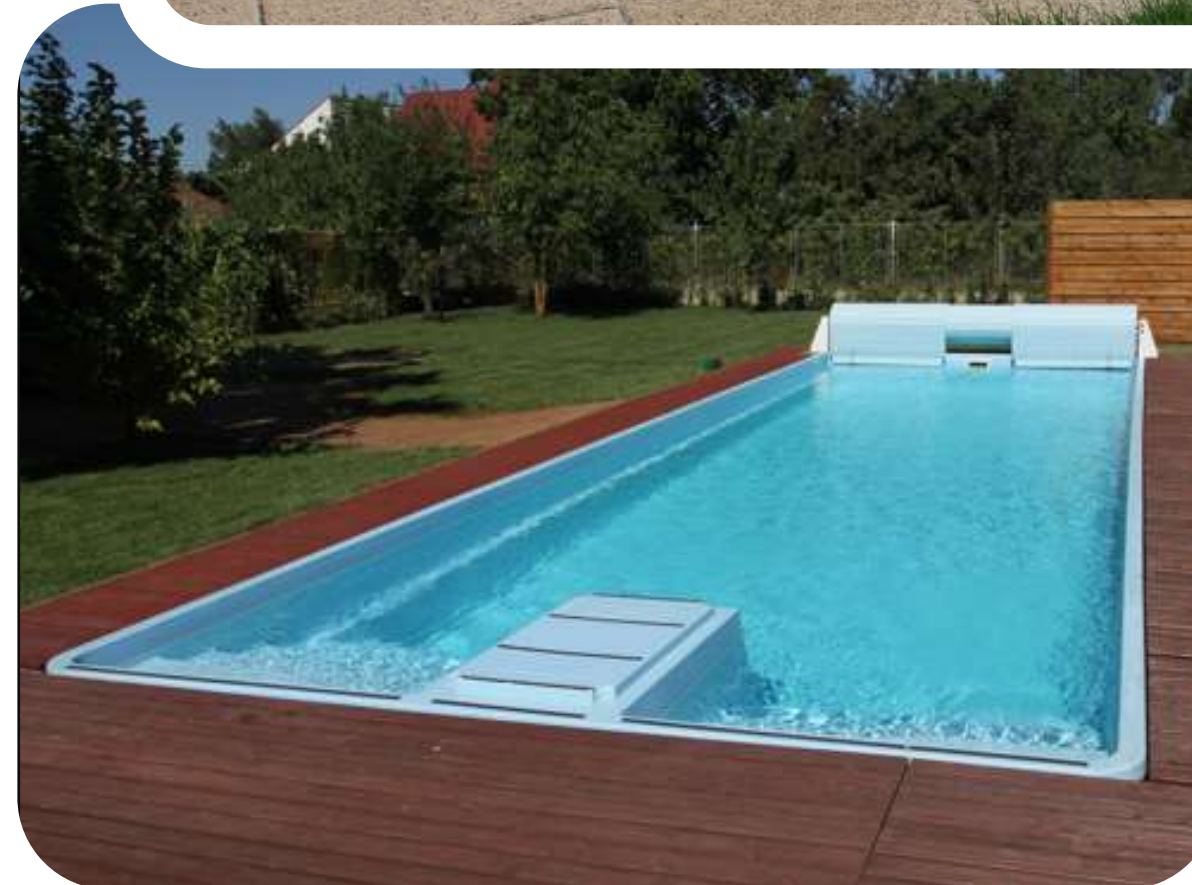

GENEROUS SWIMMING SURFACE

PROFESSIONAL INSTALLATION WITH AUTHORIZED PERSONNEL

PROFESSIONAL FILTRATION EQUIPMENT

WARM MATERIAL, WITHOUT SHARP EDGES, MEETING THE HIGHEST STANDARDS OF SECURITY AND COMFORT

INTEGRATED STEPS WITH ANTI-SLIP TREATMENT, SAFE AND COMFORTABLE

RECOMMENDED COLORS