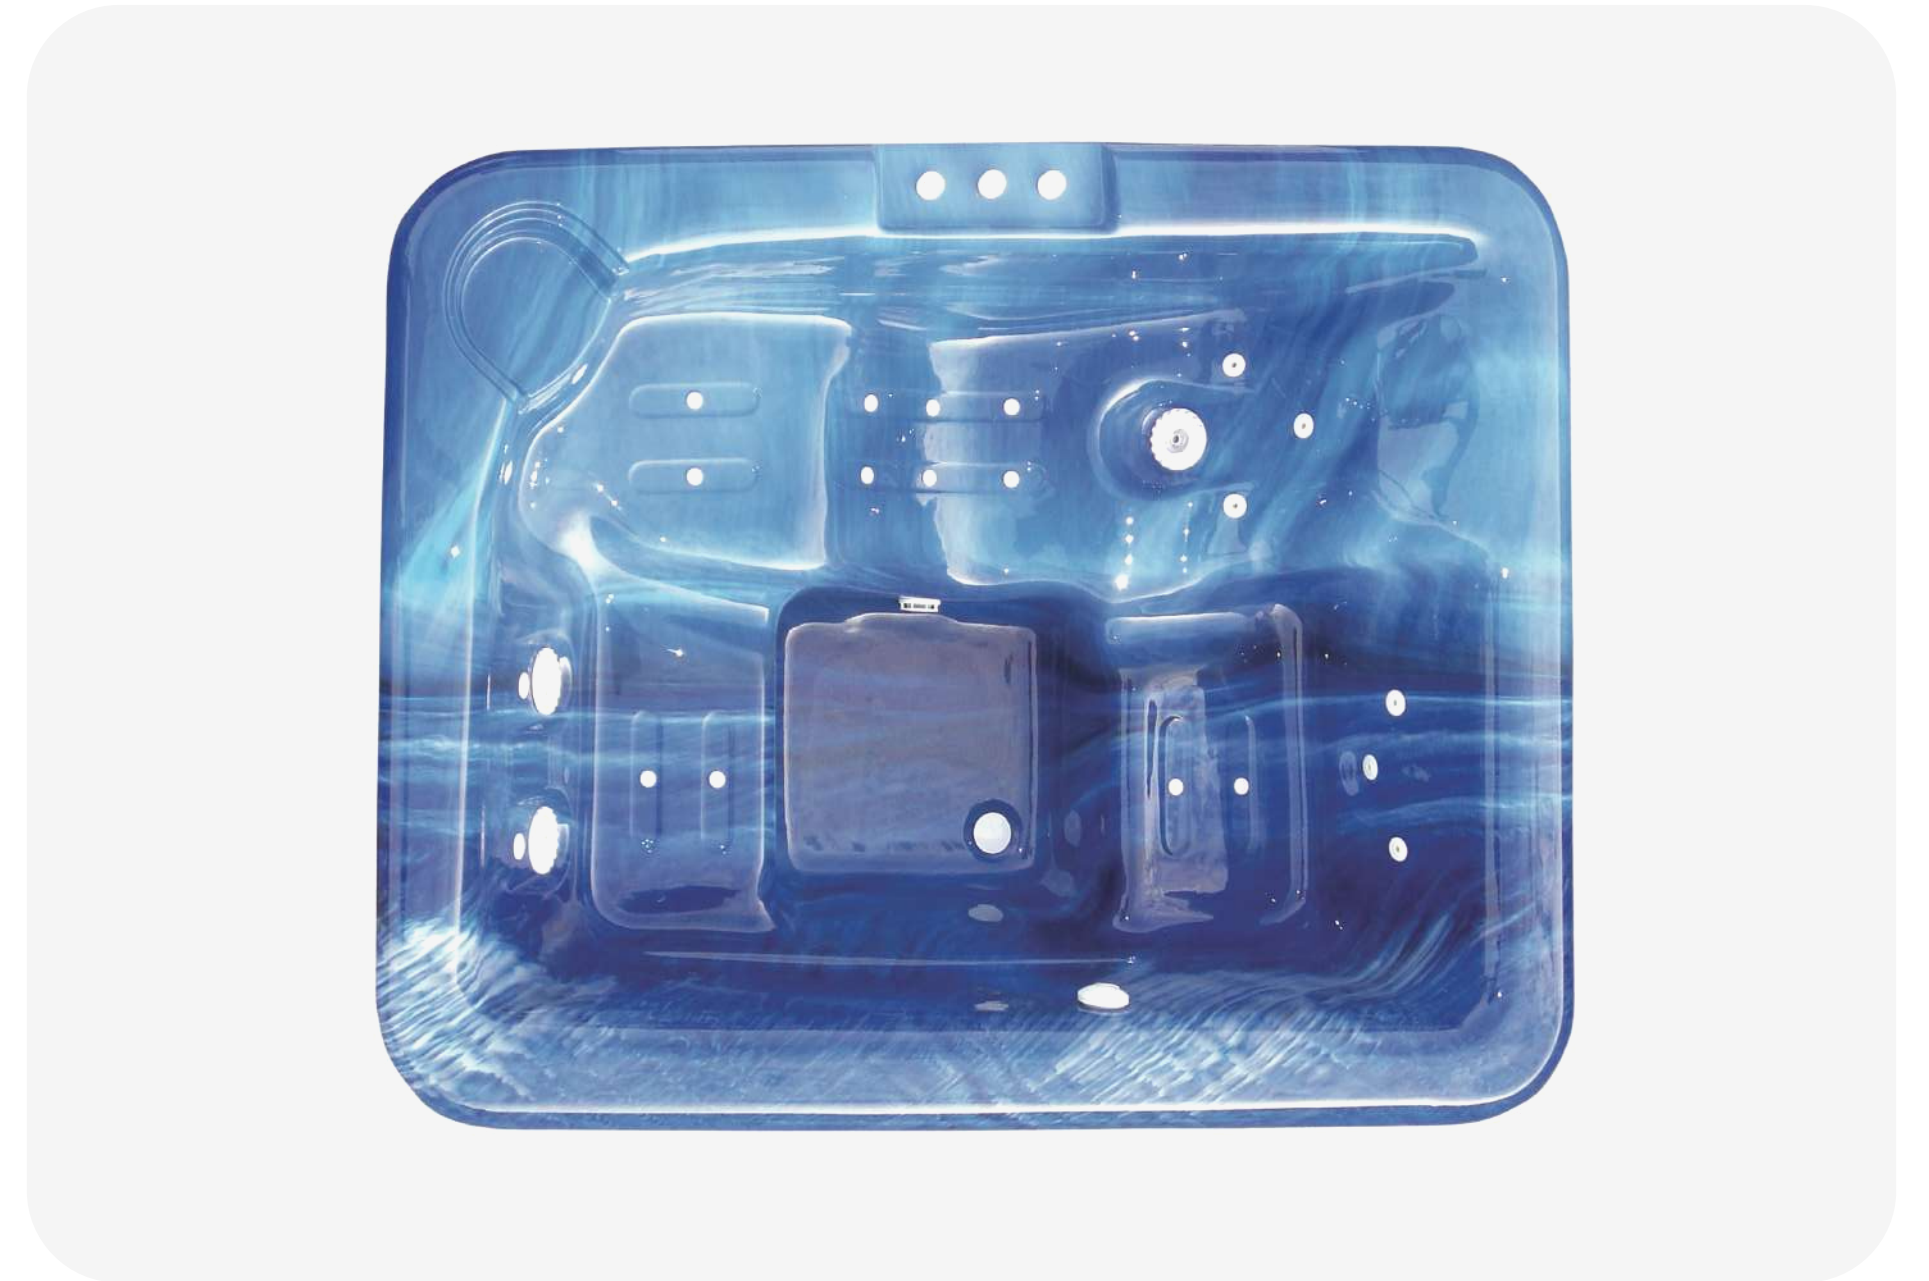

SPA

ROYAL

It is a mini-pool of SPA type, offering unforgettable sensations for 4-5 people, being also provided with a built-in indoor chaise longue. Through integrated technology and attractive design, it is a model that will harmoniously contribute to your comfort and relaxation !

ROYAL DETAILS

SPA

PARADISE

An ideal family spa with 3 seats, with a built-in sunbed, combining ergonomics, efficiency and strength in a single product.

PARADISE DETAILS

* Each mini pool model has several variants of equipment (basic, standard, digital), depending on your preferences !