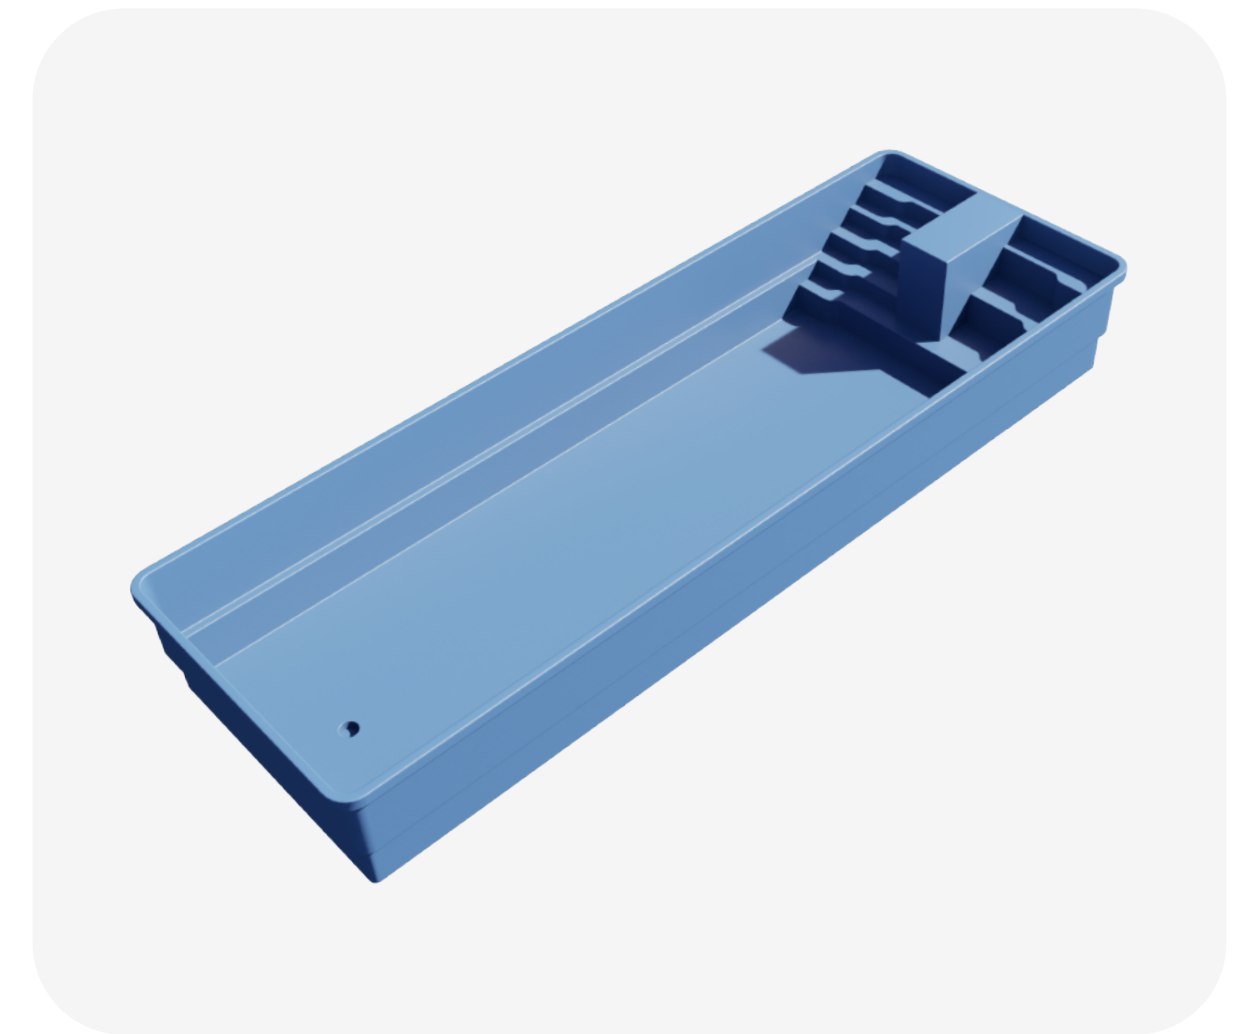

GENEROUS SWIMMING SURFACE

PROFESSIONAL INSTALLATION WITH AUTHORIZED PERSONNEL

PROFESSIONAL FILTRATION EQUIPMENT

WARM MATERIAL, WITHOUT SHARP EDGES, MEETING THE HIGHEST STANDARDS OF SECURITY AND COMFORT

INTEGRATED STEPS WITH ANTI-SLIP TREATMENT, SAFE AND COMFORTABLE

POOL & SPA

Swimming pool it is part of the range of luxury pools. Its design combines in a pleasant way the straight lines with the curved ones, giving rise to a product in which the aesthetic side is harmoniously intertwined with the functional one. In the steps area there is a mini pool that gives you special moments of relaxation.