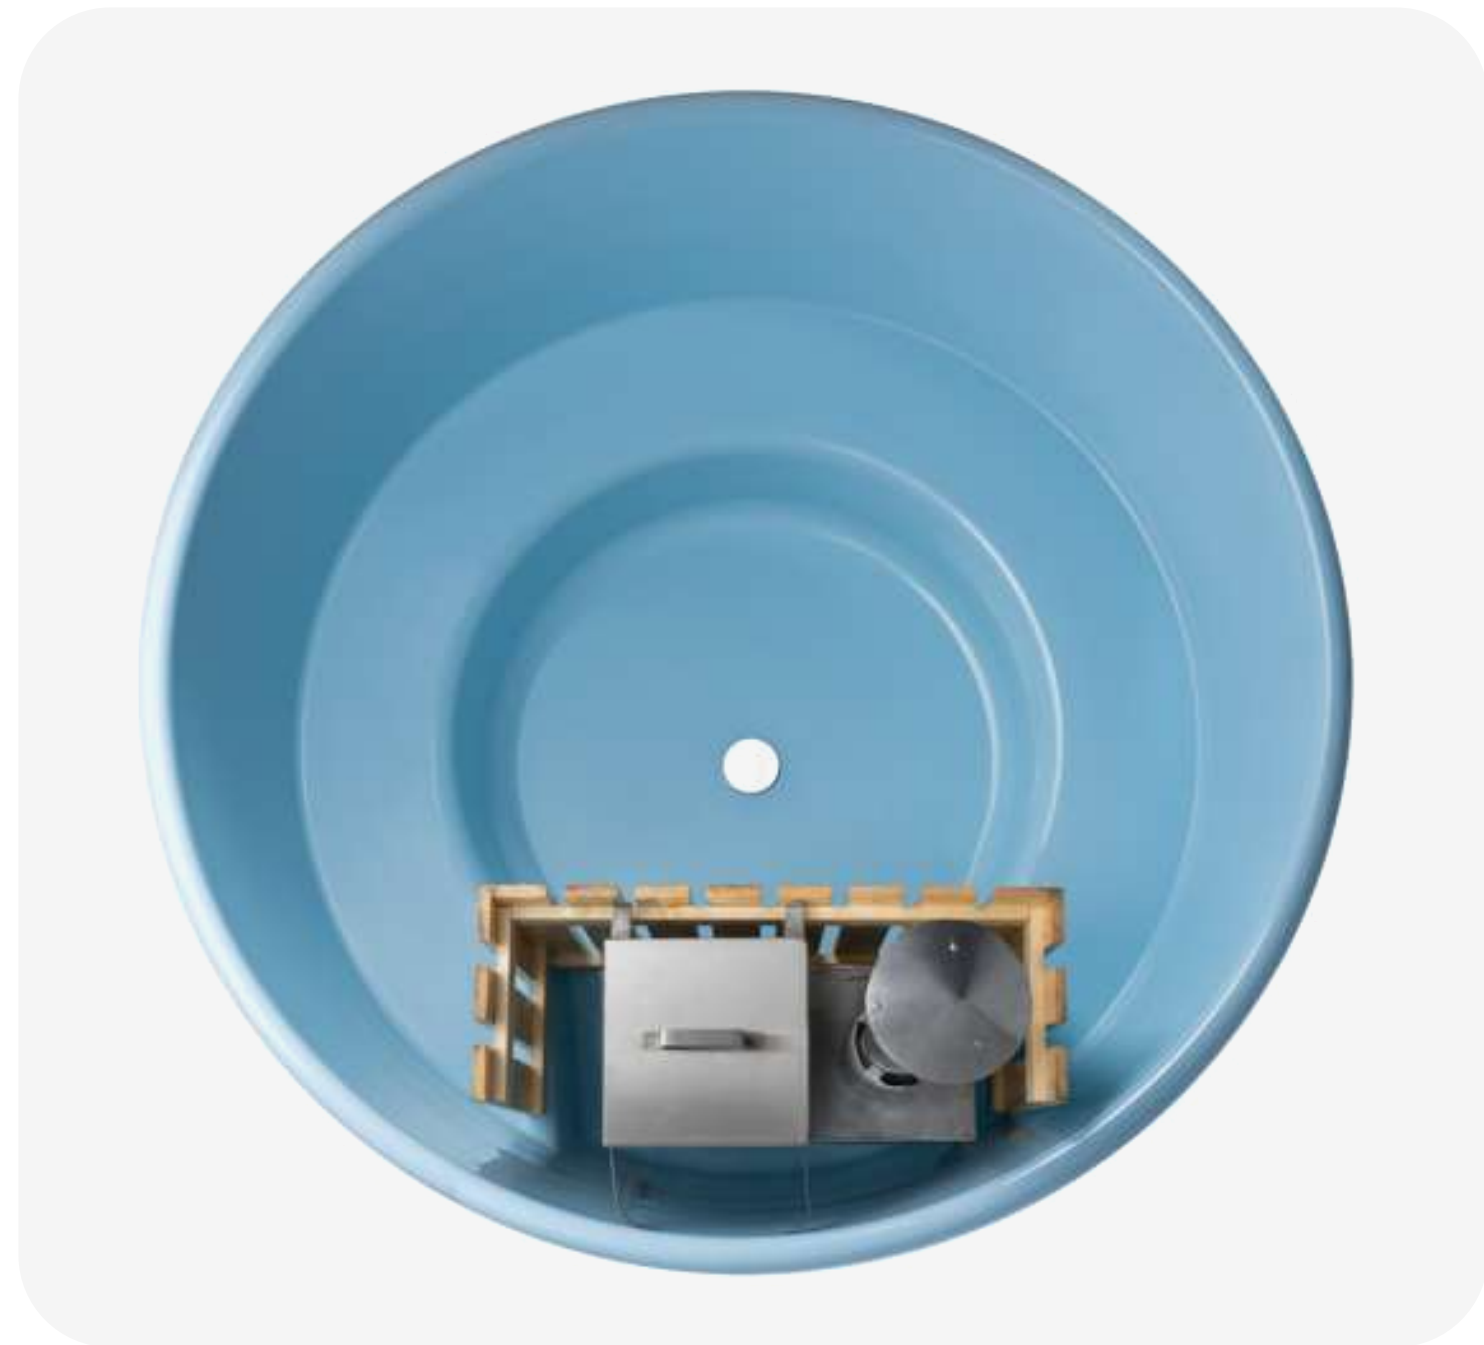

RECOMMENDED COLORS

POOL DETAILS

POOL DIMENSIONS

Model	Ibiza
Length	9,4m
Width	3,9m
Depth	1,5m
Volume	55m ³

HOT TUBE

New

Choose your new beater - hot round fiberglass tube !
It is ideal for 6-8 people and has a generous and comfortable seat on almost the entire circumference. It can be provided with interior or exterior stove and wood paneling FIR.