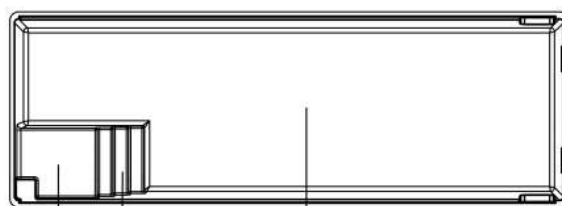

DETALII PISCINĂ

Zonă de relaxare

Suprafață de înot pe toată lungimea piscinei

Trepte de acces cu suprafață anti-alunecare

DIMENSIUNI PISCINĂ

Model	Family 7	Family 7	Family 8	Family 9	Family 10	Family 11
Lungime	7m	7m	8m	9m	10m	11m
Lățime	3,95m	3,95m	3,95m	3,95m	3,95m	3,95m
Adâncime	0,9m	1,5m	1,5m	1,5m	1,5m	1,5m
Volum	25m³	42m³	48m³	54m³	60m³	66m³