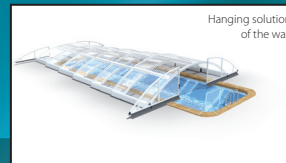

HEATS WATER IN YOUR POOL AT NO COSTS

EXTENDS THE SWIMMING SEASON

STOPS DIRT AND OTHER POLLUTANTS GETTING INTO THE WATER

REDUCES THE COSTS OF SERVICE

KLASIK NO-LINE-A

Outside width of the roof 590 cm
 Inside width of the roof 486 cm
 Outside length of the roof 1 046 cm
 Outside height of the roof 130 cm

KLASIK NO-LINE-B

Outside width of the roof 715 cm
 Inside width of the roof 585 cm
 Outside length of the roof 1 254 cm
 Outside height of the roof 150 cm

CHARACTERISTICS

- Surface finish on the frame - white colour
- Frame made of aluminium-based AlMgSi alloy
- Reinforced sections 60 x 60 mm
- Trackless movement
- Removable front and back wall
- Door in the front wall (opening system like double wing sliding door)
- The sides and end walls from PLEXIGLAS
- The roof from single-cell clear double-walled polycarbonate 3,3 W/m²K) with NO DROP finish

Surface finish on the frame

Covering material of walls and sides - transparent PLEXIGLAS 4 mm

Covering material of the roof - a single-cell double walled clear polycarbonate 10 mm with NO DROP treatment