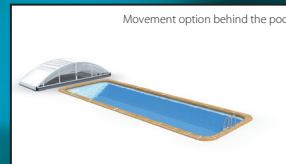

HEATS WATER IN YOUR POOL AT NO COSTS

EXTENDS THE SWIMMING SEASON

STOPS DIRT AND OTHER POLLUTANTS GETTING INTO THE WATER

REDUCES THE COSTS OF SERVICE

KLASIK NO-LINE-A

Outside width of the roof 590 cm
 Inside width of the roof 486 cm
 Outside length of the roof 1 046 cm
 Outside height of the roof 130 cm

KLASIK NO-LINE-B

Outside width of the roof 715 cm
 Inside width of the roof 585 cm
 Outside length of the roof 1 254 cm
 Outside height of the roof 150 cm

CHARACTERISTICS

- Surface finish on the frame - white colour
- Frame made of aluminium-based AlMgSi alloy
- Reinforced sections 60 x 60 mm
- Trackless movement
- Removable front and back wall
- Door in the front wall (opening system like double wing sliding door)
- The sides and end walls from PLEXIGLAS
- The roof from single-cell clear double-walled polycarbonate 3,3 W/m²K) with NO DROP finish

Surface finish on the frame

Covering material of walls and sides - transparent PLEXIGLAS 4 mm

Covering material of the roof - a single-cell double walled clear polycarbonate 10 mm with NO DROP treatment