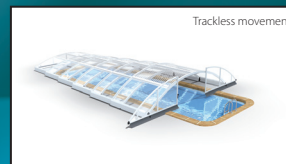

HEATS WATER IN YOUR POOL AT NO COSTS

EXTENDS THE SWIMMING SEASON

STOPS DIRT AND OTHER POLLUTANTS GETTING INTO THE WATER

REDUCES THE COSTS OF SERVICE

KLASIK NO-LINE-A

Outside width of the roof 590 cm
 Inside width of the roof 486 cm
 Outside length of the roof 1 046 cm
 Outside height of the roof 130 cm

KLASIK NO-LINE-B

Outside width of the roof 715 cm
 Inside width of the roof 585 cm
 Outside length of the roof 1 254 cm
 Outside height of the roof 150 cm

CHARACTERISTICS

- Surface finish on the frame - white colour
- Frame made of aluminium-based AlMgSi alloy
- Reinforced sections 60 x 60 mm
- Trackless movement
- Removable front and back wall
- Door in the front wall (opening system like double wing sliding door)
- The sides and end walls from PLEXIGLAS
- The roof from single-cell clear double-walled polycarbonate 3,3 W/m²K) with NO DROP finish

Surface finish on the frame

Covering material of walls and sides - transparent PLEXIGLAS 4 mm

Covering material of the roof - a single-cell double walled clear polycarbonate 10 mm with NO DROP treatment