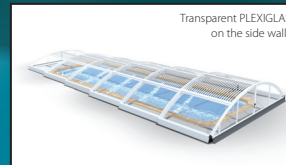

HEATS WATER IN YOUR POOL AT NO COSTS

EXTENDS THE SWIMMING SEASON

STOPS DIRT AND OTHER POLLUTANTS GETTING INTO THE WATER

REDUCES THE COSTS OF SERVICE

KLASIK NO-LINE-A

Outside width of the roof 590 cm
 Inside width of the roof 486 cm
 Outside length of the roof 1 046 cm
 Outside height of the roof 130 cm

KLASIK NO-LINE-B

Outside width of the roof 715 cm
 Inside width of the roof 585 cm
 Outside length of the roof 1 254 cm
 Outside height of the roof 150 cm

CHARACTERISTICS

- Surface finish on the frame - white colour
- Frame made of aluminium-based AlMgSi alloy
- Reinforced sections 60 x 60 mm
- Trackless movement
- Removable front and back wall
- Door in the front wall (opening system like double wing sliding door)
- The sides and end walls from PLEXIGLAS
- The roof from single-cell clear double-walled polycarbonate 3,3 W/m²K) with NO DROP finish

Surface finish on the frame

Covering material of walls and sides - transparent PLEXIGLAS 4 mm

Covering material of the roof - a single-cell double walled clear polycarbonate 10 mm with NO DROP treatment