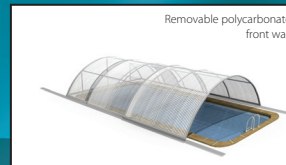

HEATS WATER IN YOUR POOL AT NO COSTS

EXTENDS THE SWIMMING SEASON

STOPS DIRT AND OTHER POLLUTANTS GETTING INTO THE WATER

REDUCES THE COSTS OF SERVICE

KLASIK-A

External width of the roof 360 cm
 Internal width of the roof 332 cm
 External length of the roof 641 cm
 External height of the roof 105 cm

KLASIK-B

External width of the roof 470 cm
 Internal width of the roof 428 cm
 External length of the roof 852 cm
 External height of the roof 155 cm

KLASIK-C

External width of the roof 570 cm
 Internal width of the roof 514 cm
 External length of the roof 1 063 cm
 External height of the roof 185 cm

CHARACTERISTICS

- Elox surface finish on the frame and sidings
- Frame made of aluminium-based AlMgSi alloy
- 3 load-bearing sections on the module
- Removable polycarbonate front wall
- Right-hinged door in the front wall
- Sidings 70 mm apart at the axes
- 36 x 50 mm sections
- Clear double-walled polycarbonate 3,3 W/m² K with a NO DROP finish

Surface finish on the frame

Covering material - a single-cell double walled clear polycarbonate 8 mm with NO DROP treatment

Delivery options

Min. number of persons required for unloading

Klasik

SERIES PRODUCTION