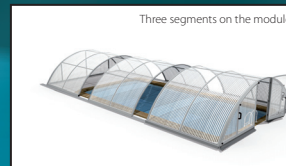

HEATS WATER IN YOUR POOL AT NO COSTS

EXTENDS THE SWIMMING SEASON

STOPS DIRT AND OTHER POLLUTANTS GETTING INTO THE WATER

REDUCES THE COSTS OF SERVICE

KLASIK-A

External width of the roof 360 cm
 Internal width of the roof 332 cm
 External length of the roof 641 cm
 External height of the roof 105 cm

KLASIK-B

External width of the roof 470 cm
 Internal width of the roof 428 cm
 External length of the roof 852 cm
 External height of the roof 155 cm

KLASIK-C

External width of the roof 570 cm
 Internal width of the roof 514 cm
 External length of the roof 1 063 cm
 External height of the roof 185 cm

CHARACTERISTICS

- Elox surface finish on the frame and sidings
- Frame made of aluminium-based AlMgSi alloy
- 3 load-bearing sections on the module
- Removable polycarbonate front wall
- Right-hinged door in the front wall
- Sidings 70 mm apart at the axes
- 36 x 50 mm sections
- Clear double-walled polycarbonate 3,3 W/m² K with a NO DROP finish